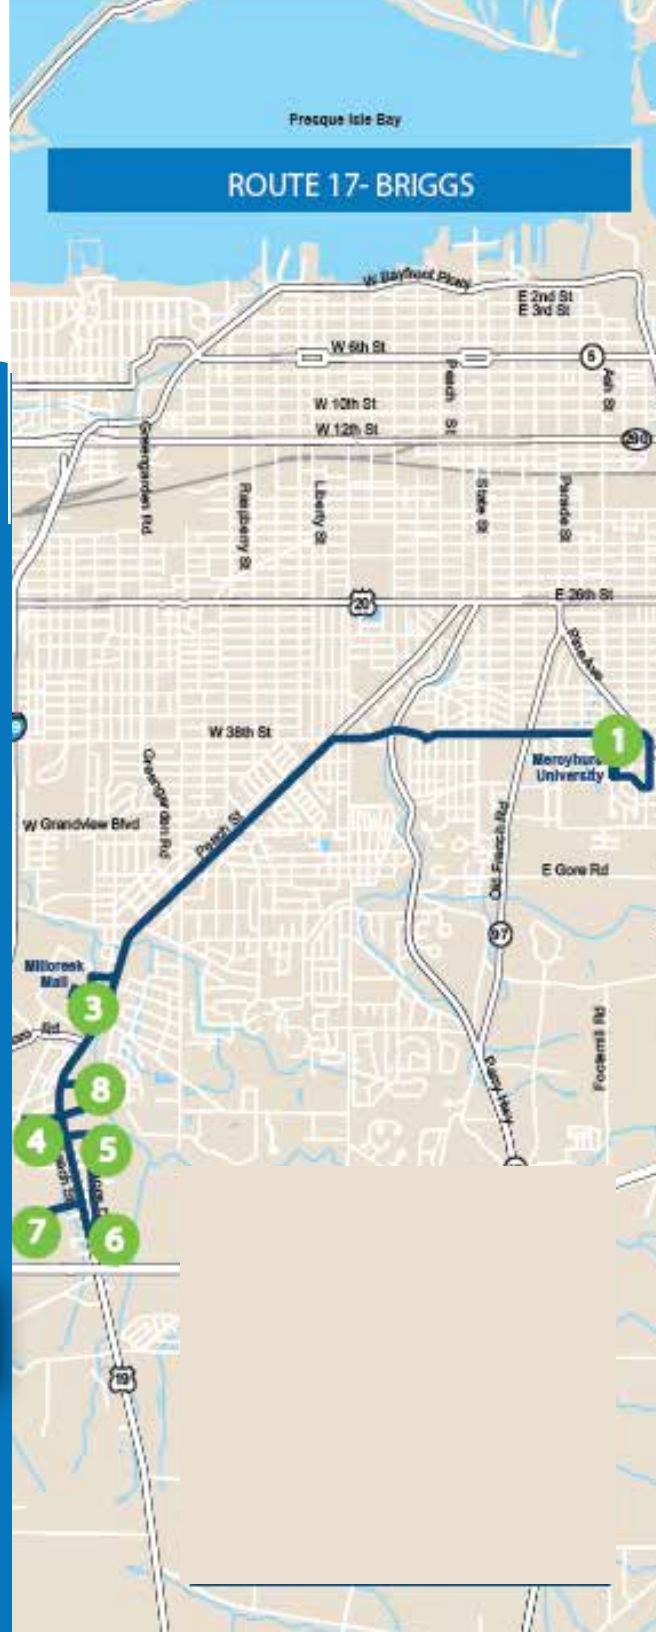

TRACK YOUR BUS!

Real Time ETAs.

Latest Disruptions.

Directions in your hand.

Your ride is a touch away.

Download one of our Apps today.

MyStop

Transit

Trackr

No Smart Phone? No Problem!

Find your stop I.D. number by visiting emta.availtec.com. Text ER + your stop I.D. number (i.e. ER1805) to the number 321123 and you will receive real-time arrivals via text message. No smart phone needed, standard text messaging rates apply.

17 Briggs

TUESDAY, WEDNESDAY
& SATURDAY SERVICE

SERVING

- Mercyhurst University
- E. 38th Street
- Millcreek Mall
- Target
- Tinseltown
- Walmart
- Giant Eagle
- Penn State Behrend

ROUTE 17- BRIGGS

TUESDAYS & WEDNESDAYS

SATURDAY

	BRIGGS AVENUE SHELTER STOP ID 1701	41ST & WAYNE STOP ID 1703	MILLCREEK MALL STOP ID 621	TARGET STOP ID 611	TINSELTOWN STOP ID 1706	WALMART STOP ID 1707	GIANT EAGLE STOP ID 613	WEGMANS STOP ID 1708	BRIGGS AVENUE SHELTER STOP ID 1701
	1	2	3	4	5	6	7	8	1
PM	1:29	1:31	1:48	1:54	1:57	2:00	2:06	2:12	2:29
	2:29	2:31	2:48	2:54	2:57	3:00	3:06	3:12	3:29
	3:29	3:31	3:48	3:54	3:57	4:00	4:06	4:12	4:29
	4:29	4:31	4:48	4:54	4:57	5:00	5:06	5:12	5:29
	5:29	5:31	5:48	5:54	5:57	6:00	6:06	6:12	6:29
	6:29	6:31	6:48	6:54	6:57	7:00	7:06	7:12	7:29
	7:29	7:31	7:48	7:54	7:57	8:00	8:06	8:12	8:29