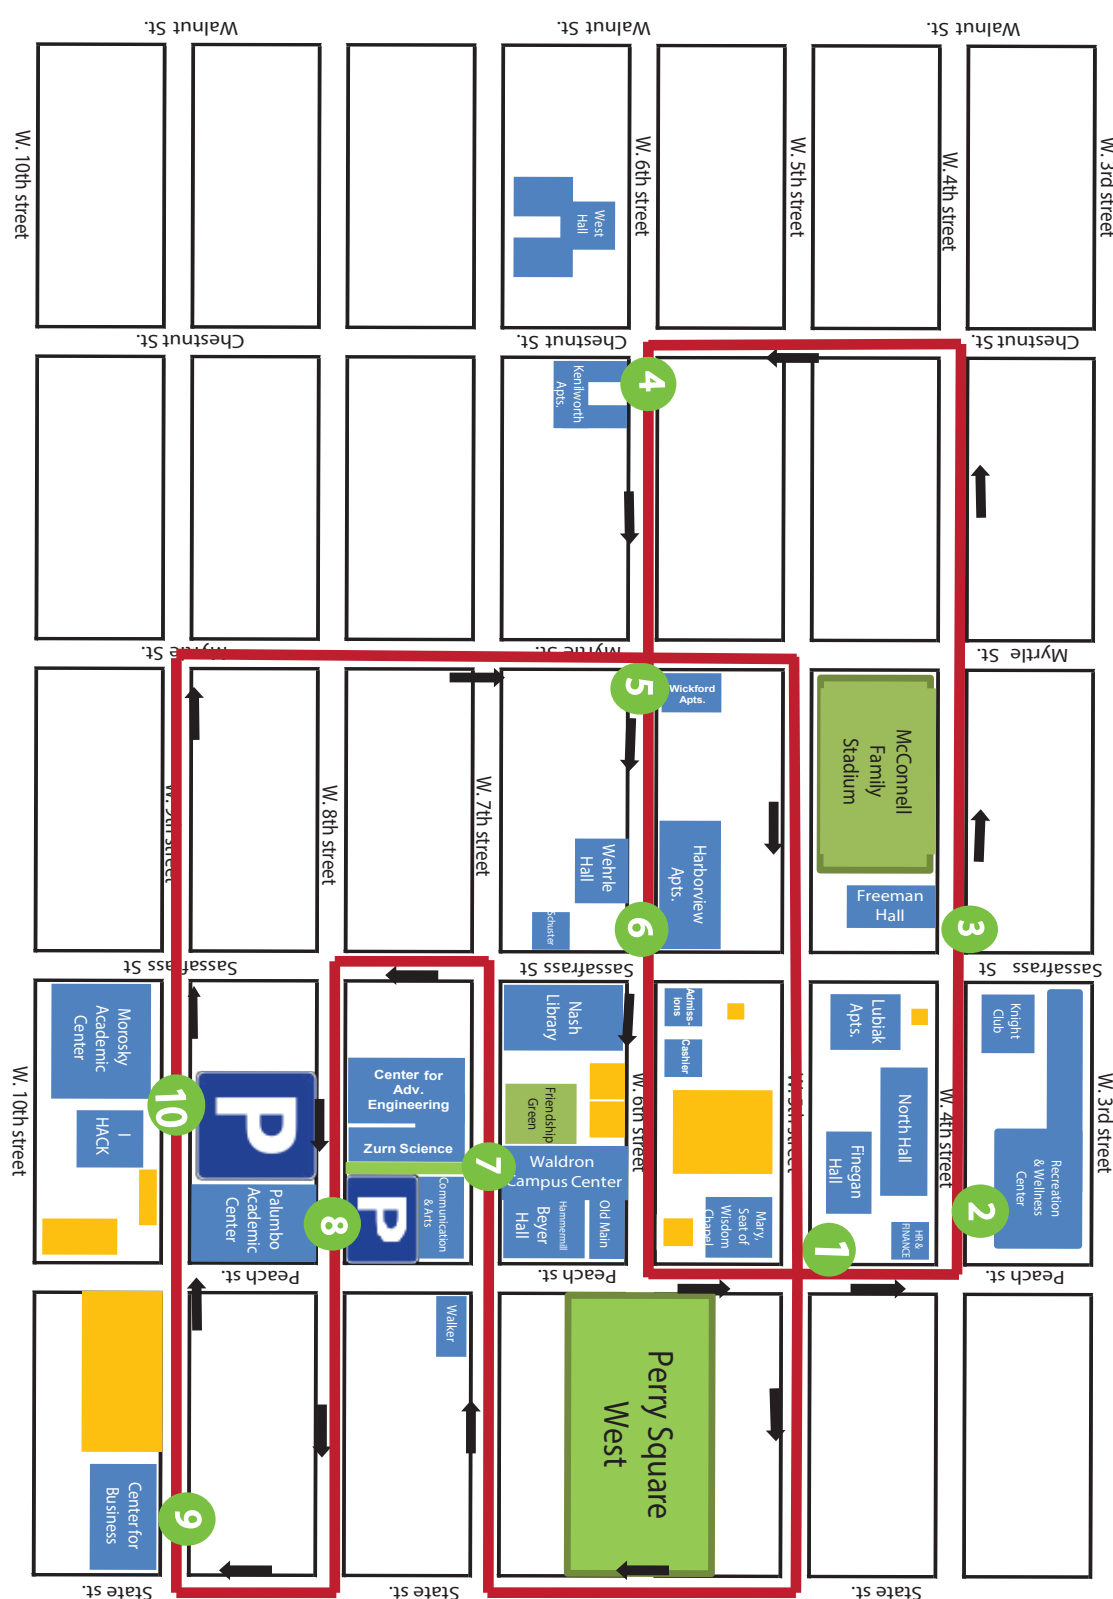

# TRACK YOUR BUS!

Real Time ETAs.

Latest Disruptions.

Directions in your hand.

Your ride is a touch away.

Download one of our Apps today.

MyStop

Transit

## No Smart Phone? No Problem!

Find your stop I.D. number by visiting [emta.availtec.com](http://emta.availtec.com). Text ER + your stop I.D. number (i.e. ER1805) to the number 321123 and you will receive real-time arrivals via text message. No smart phone needed, standard text messaging rates apply.

# ROUTE 19- GANNON UNIVERSITY