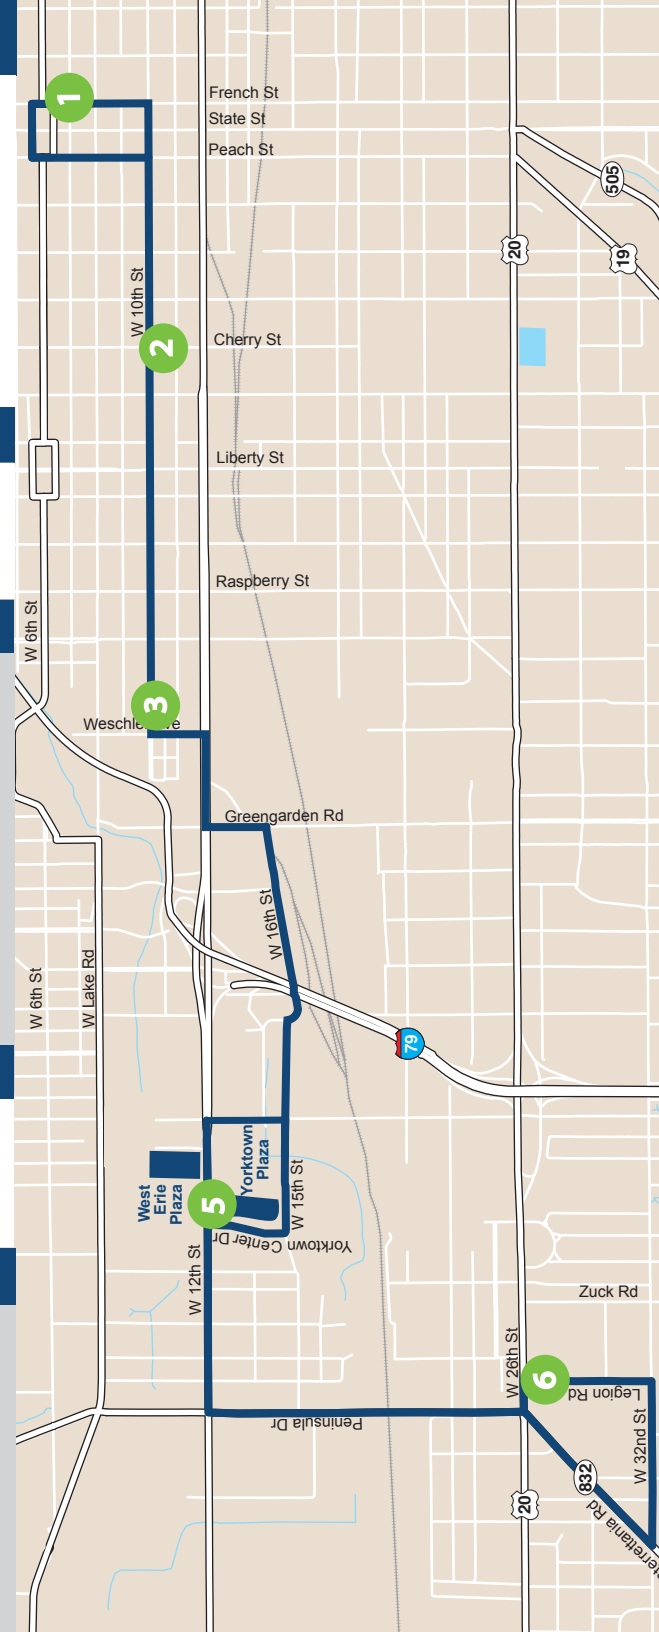

Customer Service:

814-452-3515

www.ride-the-e.com

facebook.com/erieemta

[@ride_the_e](https://twitter.com/ride_the_e)

30 West Millcreek

WEEKDAY & SATURDAY SERVICE

SERVING

Downtown Erie
W. 10th Street
W. 16th Street
Pittsburgh Avenue
West Erie Plaza
Yorktown Plaza
W. 12th Street
Peninsula Drive
Legion Road
Sterrettania Road