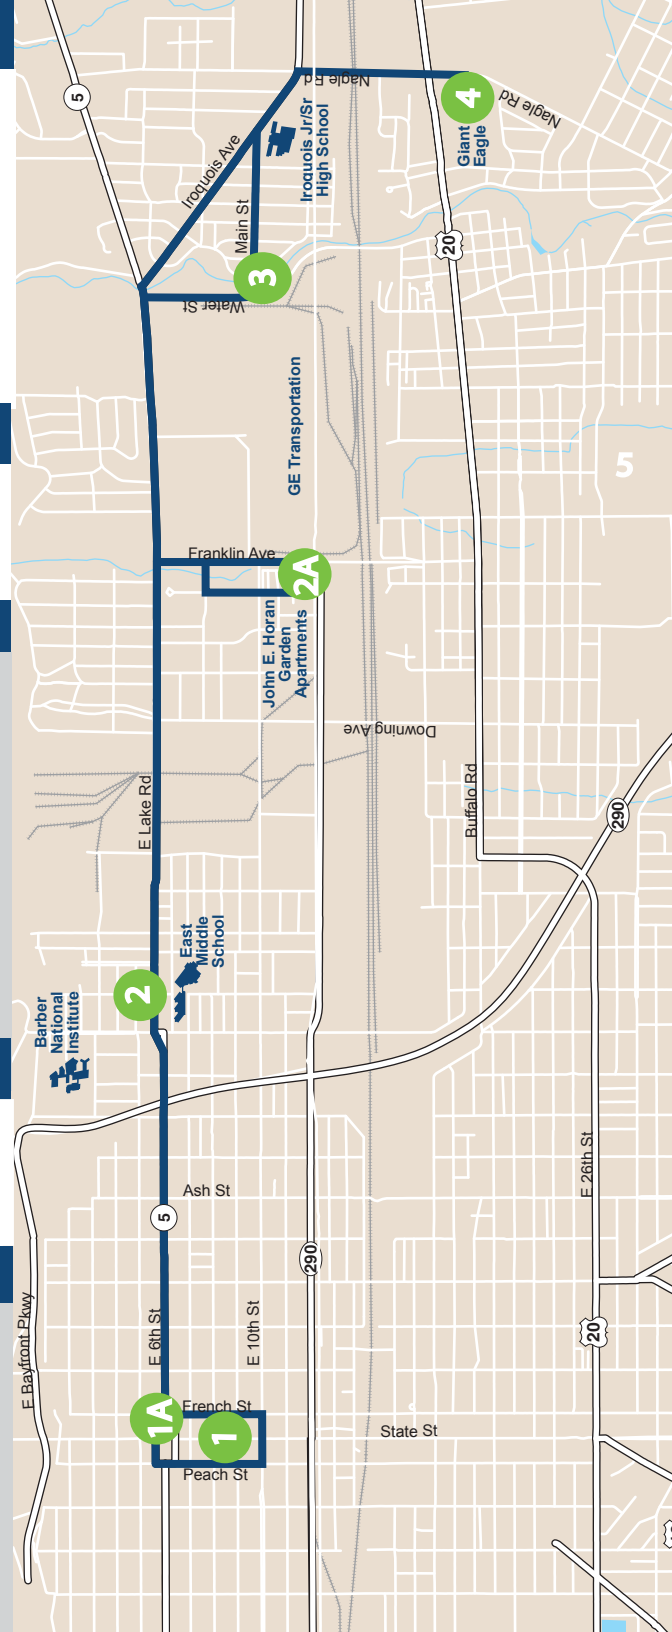

Customer Service:

814-452-3515

www.ride-the-e.com

facebook.com/erieemta

[@ride_the_e](https://twitter.com/ride_the_e)

21 Lawrence Park

WEEKDAY & SATURDAY SERVICE

SERVING

- Downtown Erie
- East Lake Road
- Edison Elementary
- General Electric
- Lawrence Park
- Iroquois School District
- Nagle Road
- Giant Eagle