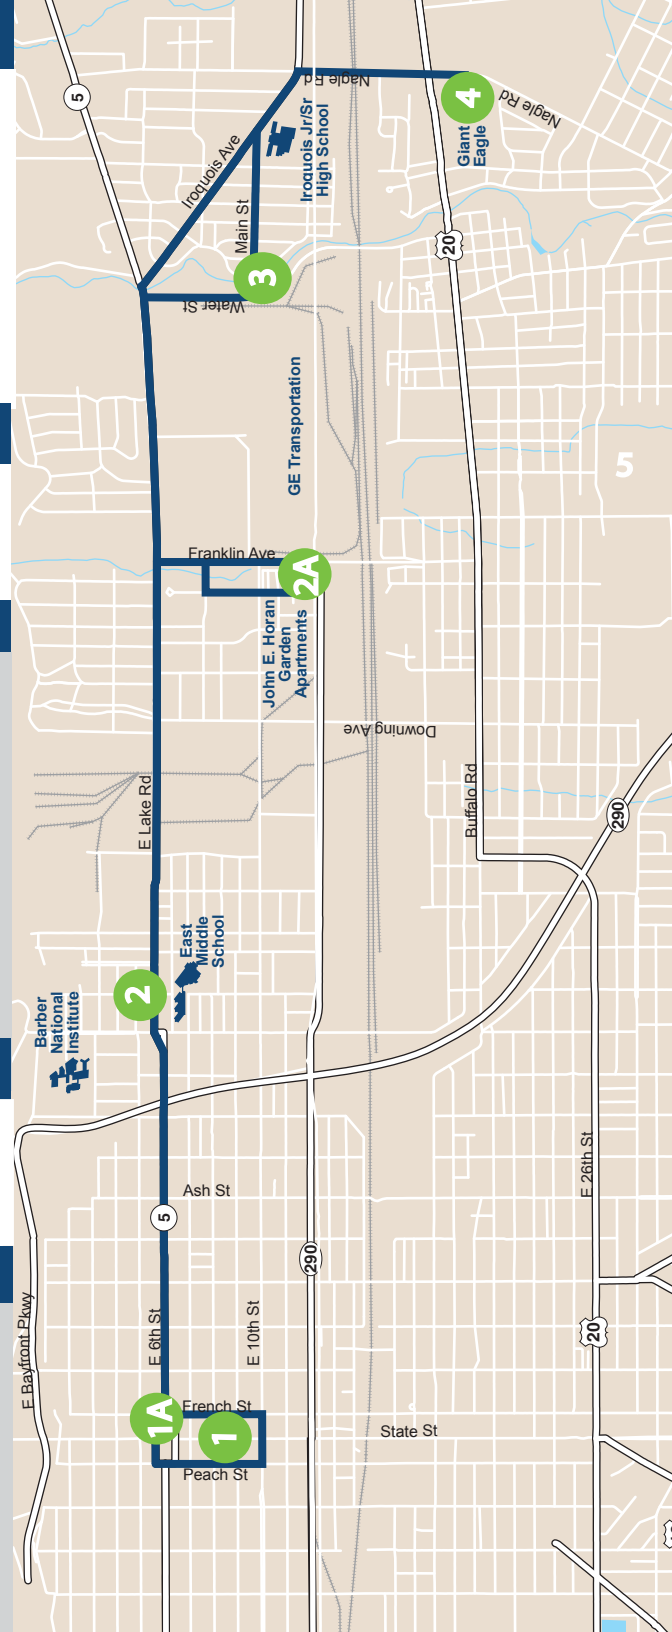

Customer Service:

814-452-3515

www.ride-the-e.com

facebook.com/erieemta   [@ride_the_e](https://twitter.com/ride_the_e)

21 Lawrence Park

WEEKDAY & SATURDAY SERVICE

SERVING

Downtown Erie
East Lake Road
Edison Elementary
General Electric
Lawrence Park
Iroquois School District
Nagle Road
Giant Eagle