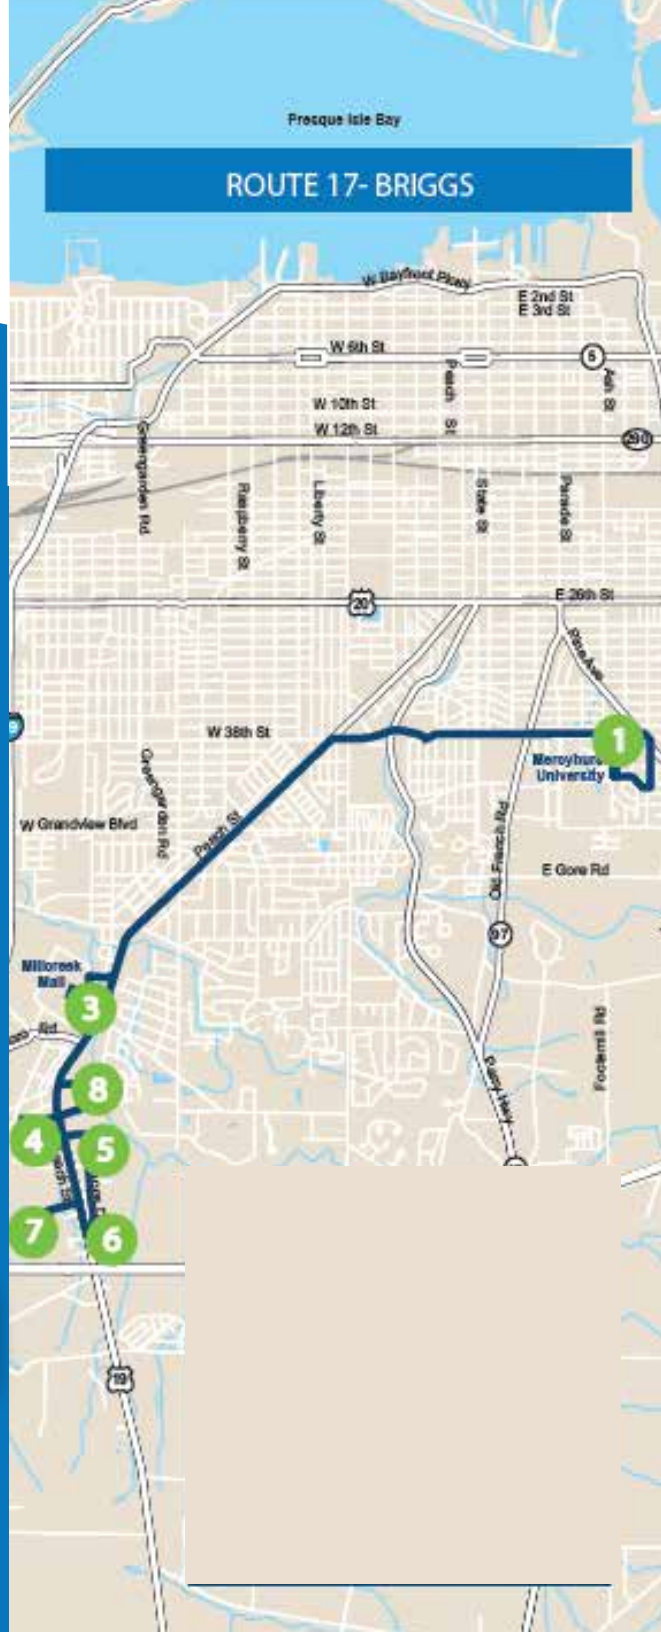

MyStop

Transit

Token Transit

No Smart Phone? No Problem!

Find your stop I.D. number by visiting emta.availtec.com. Text ER + your stop I.D. number (i.e. ER1805) to the number 321123 and you will receive real-time arrivals via text message. No smart phone needed, standard text messaging rates apply.

17 Briggs

TUESDAY, WEDNESDAY
& SATURDAY SERVICE

SERVING

- Mercyhurst University
- E. 38th Street
- Millcreek Mall
- Target
- Tinseltown
- Walmart
- Giant Eagle
- Penn State Behrend (Sundays)

ROUTE 17- BRIGGS

TUESDAYS & WEDNESDAYS

	BRIGGS AVENUE SHELTER STOP ID 1701	41ST & WAYNE STOP ID 1703	MILLCREEK MALL STOP ID 621	TARGET STOP ID 611	TINSELTOWN STOP ID 1706	WALMART STOP ID 1707	GIANT EAGLE STOP ID 613	WEGMANS STOP ID 1708	BRIGGS AVENUE SHELTER STOP ID 1701
	1	2	3	4	5	6	7	8	1
PM	3:29	3:31	3:48	3:54	3:57	4:00	4:06	4:12	4:29
	4:29	4:31	4:48	4:54	4:57	5:00	5:06	5:12	5:29
	5:29	5:31	5:48	5:54	5:57	6:00	6:06	6:12	6:29
	6:29	6:31	6:48	6:54	6:57	7:00	7:06	7:12	7:29
	7:29	7:31	7:48	7:54	7:57	8:00	8:06	8:12	8:29
	8:29	8:31	8:48	8:54	8:57	9:00	9:06	9:12	9:29
	9:29	9:31	9:48	9:54	9:57	10:00	10:06	10:12	10:29

SATURDAY

	BRIGGS AVENUE SHELTER STOP ID 1701	41ST & WAYNE STOP ID 1703	MILLCREEK MALL STOP ID 621	TARGET STOP ID 611	TINSELTOWN STOP ID 1706	WALMART STOP ID 1707	GIANT EAGLE STOP ID 613	WEGMANS STOP ID 1708	BRIGGS AVENUE SHELTER STOP ID 1701
	1	2	3	4	5	6	7	8	1
PM	1:29	1:31	1:48	1:54	1:57	2:00	2:06	2:12	2:29
	2:29	2:31	2:48	2:54	2:57	3:00	3:06	3:12	3:29
	3:29	3:31	3:48	3:54	3:57	4:00	4:06	4:12	4:29
	4:29	4:31	4:48	4:54	4:57	5:00	5:06	5:12	5:29
	5:29	5:31	5:48	5:54	5:57	6:00	6:06	6:12	6:29
	6:29	6:31	6:48	6:54	6:57	7:00	7:06	7:12	7:29
	7:29	7:31	7:48	7:54	7:57	8:00	8:06	8:12	8:29