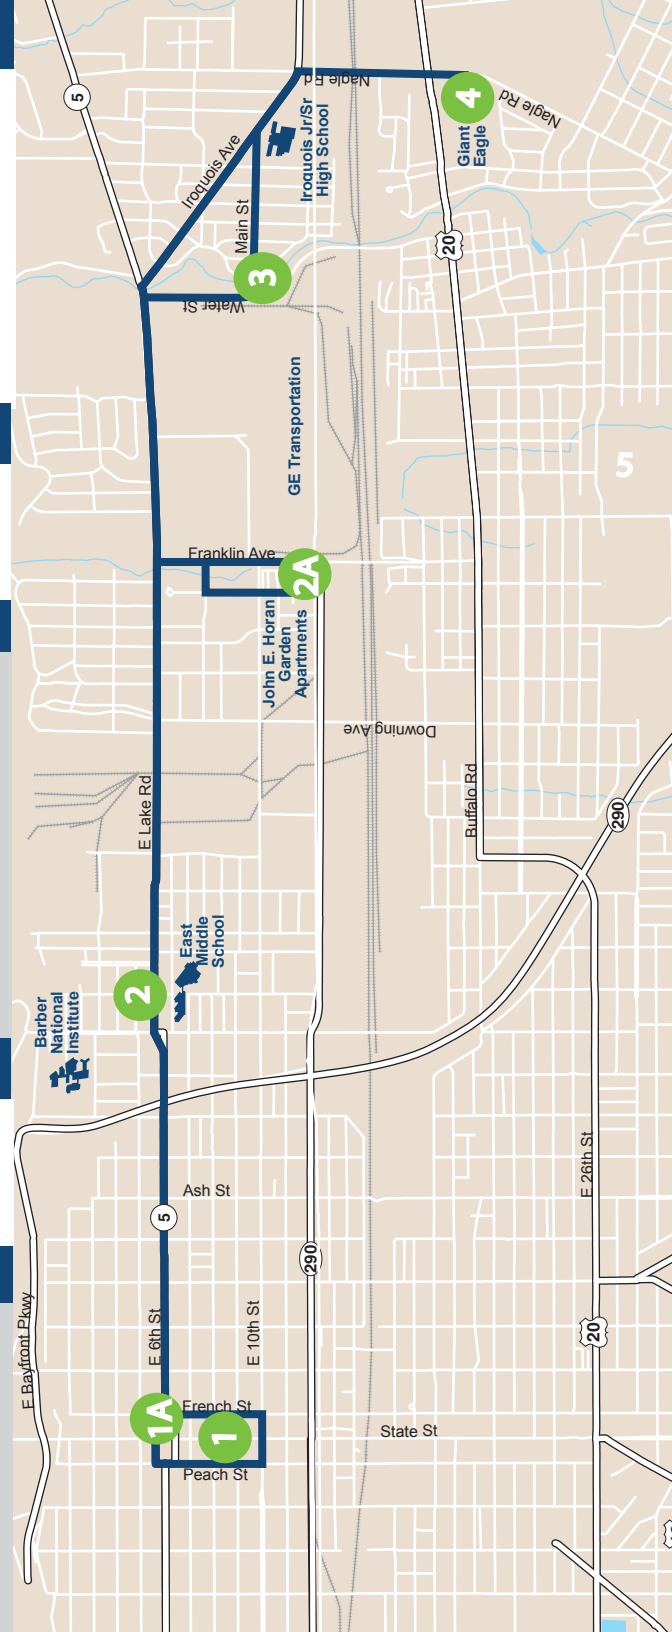

Customer Service:

814-452-3515

www.ride-the-e.com

facebook.com/erieemta

[@ride_the_e](https://twitter.com/ride_the_e)

21 Lawrence Park

WEEKDAY & SATURDAY SERVICE

SERVING

Downtown Erie
East Lake Road
Edison Elementary
General Electric
Lawrence Park
Iroquois School District
Nagle Road
Giant Eagle