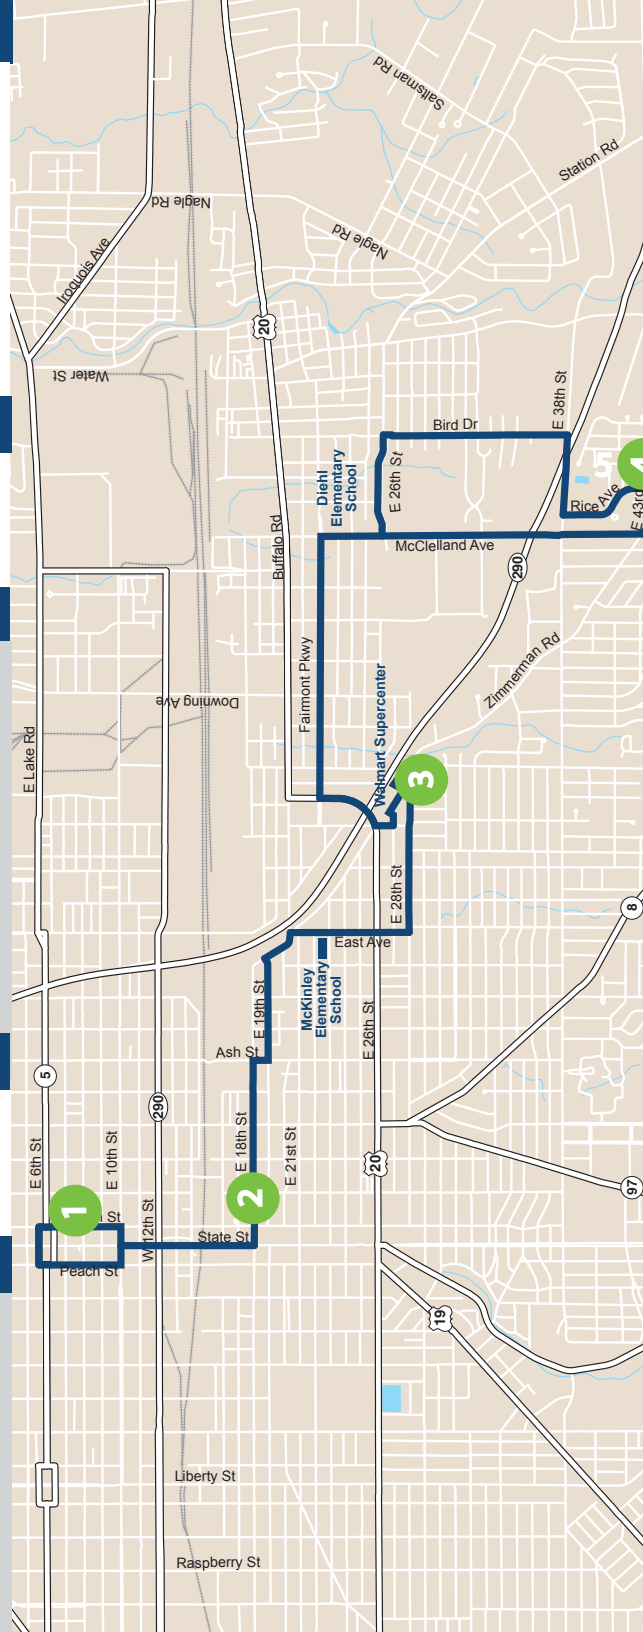

# 24 McClelland

WEEKDAY SERVICE

SERVING

- Downtown Erie
- East 18th Street
- East 28th Street
- Walmart
- Fairmont Parkway
- McClelland Avenue
- East 43rd Street
- Rice Avenue
- Bird Drive

# ROUTE 24-MCCLELLAND

### OUTBOUND

	7TH & FRENCH STOP ID 915 1	18TH & PARADE STOP ID 486 2	WALMART STOP ID 480 3	41ST & RICE STOP ID 2023 4
AM	7:20	7:32	7:37	7:52
	8:30	8:42	8:47	9:02
PM	12:00	12:12	12:17	12:32
	1:10	1:22	1:27	1:42

### INBOUND

	41ST & RICE STOP ID 2023 4	WALMART STOP ID 508 3	18TH & PARADE STOP ID 2038 2	7TH & FRENCH STOP ID 915 1
	7:52	8:07	8:12	8:30
	9:02	9:17	9:22	9:40
	12:32	12:47	12:52	1:10
	1:42	1:57	2:02	2:20