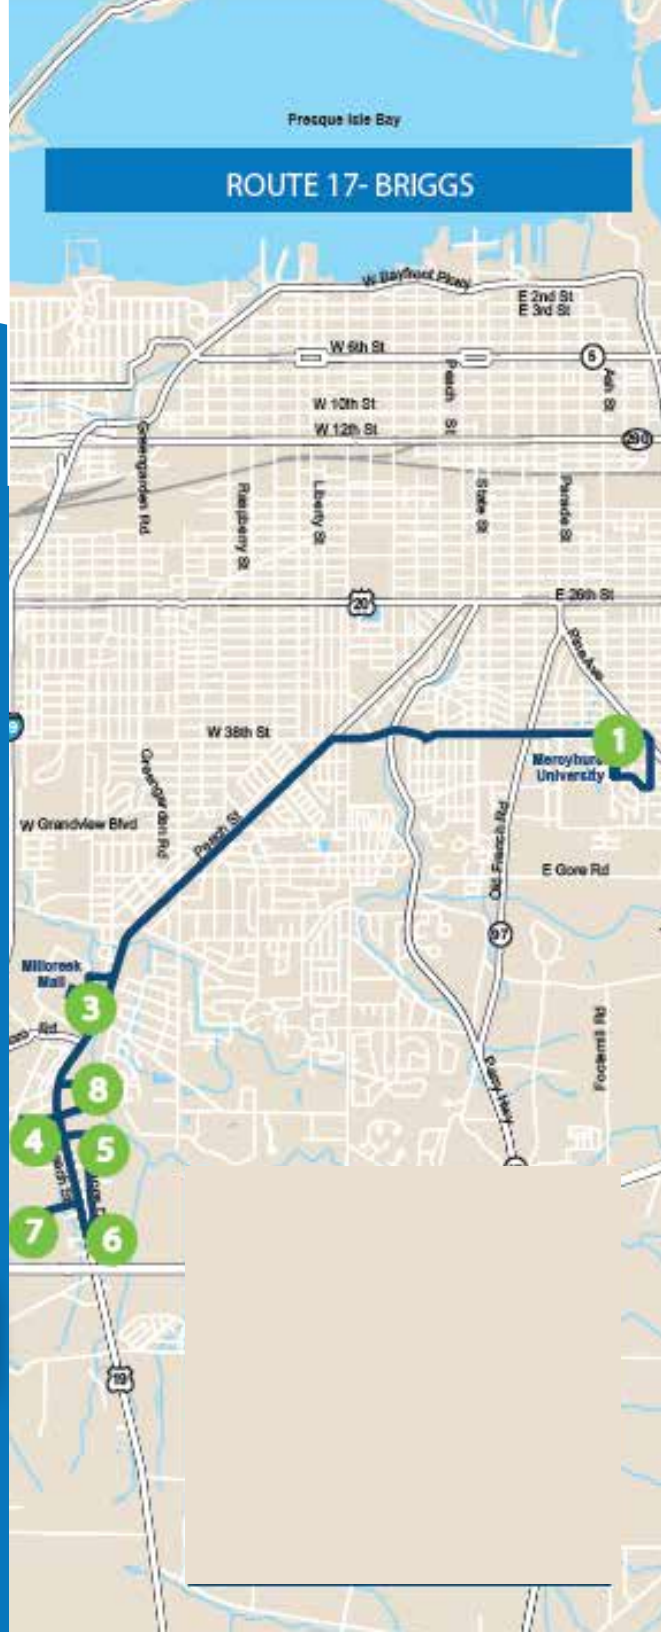

MyStop

Transit

Token Transit

No Smart Phone? No Problem!

Find your stop I.D. number by visiting emta.availtec.com. Text ER + your stop I.D. number (i.e. ER1805) to the number 321123 and you will receive real-time arrivals via text message. No smart phone needed, standard text messaging rates apply.

17 Briggs Ave

TUESDAY, WEDNESDAY
& SATURDAY SERVICE

SERVING

- Mercyhurst University
- E. 38th Street
- Millcreek Mall
- Target
- Tinseltown
- Walmart
- Giant Eagle

ROUTE 17- BRIGGS

TUESDAYS & WEDNESDAYS

	BRIGGS AVENUE SHELTER STOP ID 1701	41ST & WAYNE STOP ID 1703	MILLCREEK MALL STOP ID 621	TARGET STOP ID 611	TINSELTOWN STOP ID 1706	WALMART STOP ID 1707	GIANT EAGLE STOP ID 613	WEGMANS STOP ID 1708	BRIGGS AVENUE SHELTER STOP ID 1701
	1	2	3	4	5	6	7	8	1
PM	3:29	3:31	3:48	3:54	3:57	4:00	4:06	4:12	4:29
	4:29	4:31	4:48	4:54	4:57	5:00	5:06	5:12	5:29
	5:29	5:31	5:48	5:54	5:57	6:00	6:06	6:12	6:29
	6:29	6:31	6:48	6:54	6:57	7:00	7:06	7:12	7:29
	7:29	7:31	7:48	7:54	7:57	8:00	8:06	8:12	8:29
	8:29	8:31	8:48	8:54	8:57	9:00	9:06	9:12	9:29
	9:29	9:31	9:48	9:54	9:57	10:00	10:06	10:12	10:29

SATURDAY

	BRIGGS AVENUE SHELTER STOP ID 1701	41ST & WAYNE STOP ID 1703	MILLCREEK MALL STOP ID 621	TARGET STOP ID 611	TINSELTOWN STOP ID 1706	WALMART STOP ID 1707	GIANT EAGLE STOP ID 613	WEGMANS STOP ID 1708	BRIGGS AVENUE SHELTER STOP ID 1701
	1	2	3	4	5	6	7	8	1
PM	1:29	1:31	1:48	1:54	1:57	2:00	2:06	2:12	2:29
	2:29	2:31	2:48	2:54	2:57	3:00	3:06	3:12	3:29
	3:29	3:31	3:48	3:54	3:57	4:00	4:06	4:12	4:29
	4:29	4:31	4:48	4:54	4:57	5:00	5:06	5:12	5:29
	5:29	5:31	5:48	5:54	5:57	6:00	6:06	6:12	6:29
	6:29	6:31	6:48	6:54	6:57	7:00	7:06	7:12	7:29
	7:29	7:31	7:48	7:54	7:57	8:00	8:06	8:12	8:29