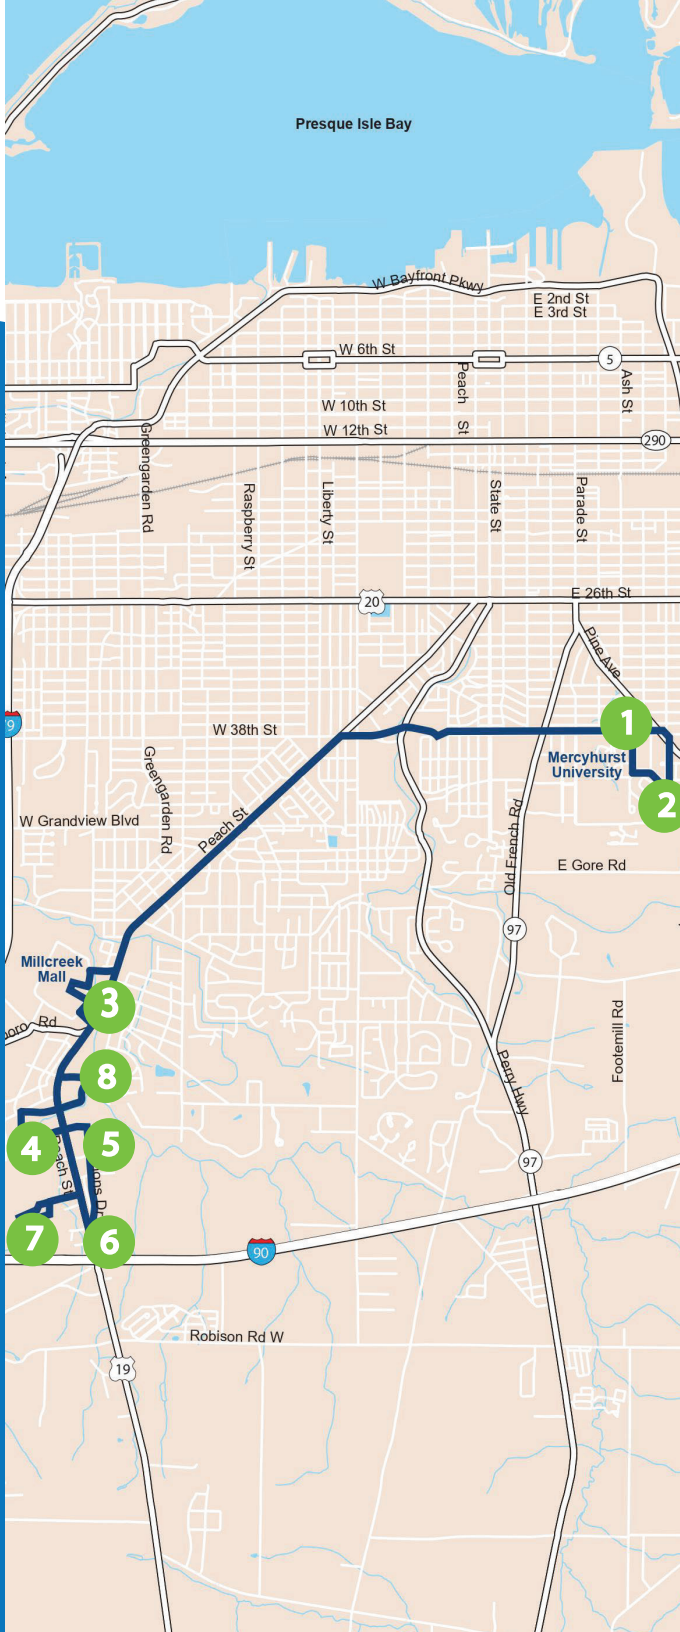

TRACK YOUR BUS!

Real Time ETAs.
Your ride is one touch away.
Download MyStop of Transit today!

BUS PASSES ON YOUR PHONE!

Skip the hassle and purchase bus passes
on your phone any time of the day.
Download Token Transit today!

MyStop Transit Token Transit

No Smart Phone? No Problem!

Find your stop I.D. number by visiting emta.availtec.com. Text ER + your stop I.D. number (i.e. ER1805) to the number 321123 and you will receive real-time arrivals via text message. No smart phone needed, standard text messaging rates apply.

17 Briggs Ave

TUESDAY, WEDNESDAY
& SATURDAY SERVICE

SERVING Mercyhurst University
E. 38th Street
Millcreek Mall
Target
Tinseltown
Walmart
Wegmans
Summit Towne Center

All Mercyhurst University
Students, faculty & staff
can ride any EMTA fixed
Route bus for FREE

SCAN TO SEE ALL
FIXED ROUTES

TUESDAYS & WEDNESDAYS

| | BRIGGS AVENUE SHELTER STOP ID 1701 | 41ST & WAYNE STOP ID 1703 | MILLCREEK MALL STOP ID 621 | TARGET STOP ID 611 | TINSELTOWN STOP ID 1706 | WALMART STOP ID 1707 | SUMMIT TOWNE CENTER STOP ID 613 | WEGMANS STOP ID 1708 | BRIGGS AVENUE SHELTER STOP ID 1701 |
|----|---------------------------------------|------------------------------|-------------------------------|-----------------------|----------------------------|-------------------------|------------------------------------|-------------------------|---------------------------------------|
| | 1 | 2 | 3 | 4 | 5 | 6 | 7 | 8 | 1 |
| PM | 3:29 | 3:31 | 3:48 | 3:54 | 3:57 | 4:00 | 4:06 | 4:12 | 4:29 |
| | 4:29 | 4:31 | 4:48 | 4:54 | 4:57 | 5:00 | 5:06 | 5:12 | 5:29 |
| | 5:29 | 5:31 | 5:48 | 5:54 | 5:57 | 6:00 | 6:06 | 6:12 | 6:29 |
| | 6:29 | 6:31 | 6:48 | 6:54 | 6:57 | 7:00 | 7:06 | 7:12 | 7:29 |
| | 7:29 | 7:31 | 7:48 | 7:54 | 7:57 | 8:00 | 8:06 | 8:12 | 8:29 |
| | 8:29 | 8:31 | 8:48 | 8:54 | 8:57 | 9:00 | 9:06 | 9:12 | 9:29 |
| | 9:29 | 9:31 | 9:48 | 9:54 | 9:57 | 10:00 | 10:06 | 10:12 | 10:29 |