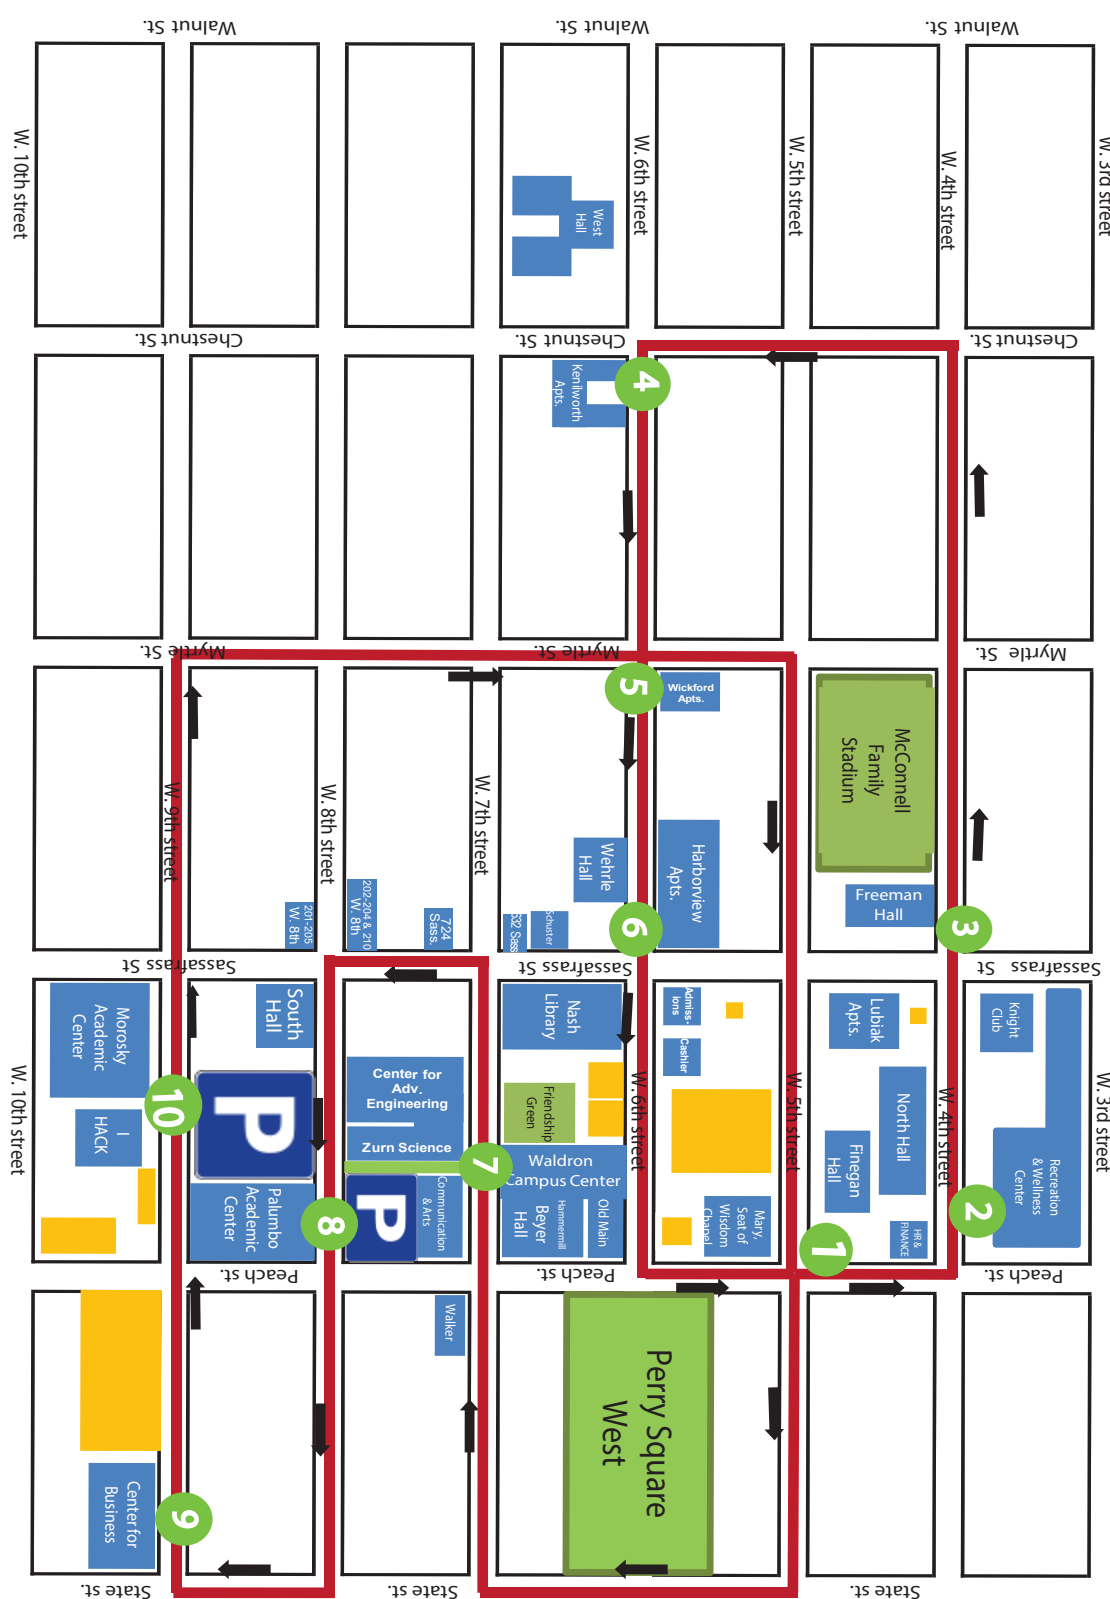

### No Smart Phone? No Problem!

Find your stop I.D. number by visiting [emta.availtec.com](http://emta.availtec.com). Text ER + your stop I.D. number (i.e. ER1805) to the number 321123 and you will receive real-time arrivals via text message. No smart phone needed, standard text messaging rates apply.

# 19 Gannon University

## WEEKDAY SERVICE

SERVING

- Finnegan Hall
- Recreation & Wellness Center
- North Hall
- Lublik Apartments
- Knight Club
- Freeman Hall
- Kenilworth Apartments
- West Hall
- Wickford Apartments
- Harborview Apartments
- Wehrle Hall
- Nash Library
- Schuster Theatre
- Beyer Hall
- Waldron Student Center
- Zurn Science Center
- Communication & Arts
- Center for Adv. Engineering
- Palumbo Academic Center
- Center For Business Ingenuity
- Robert H. Morosky Center
- South Hall

# ROUTE 19- GANNON UNIVERSITY