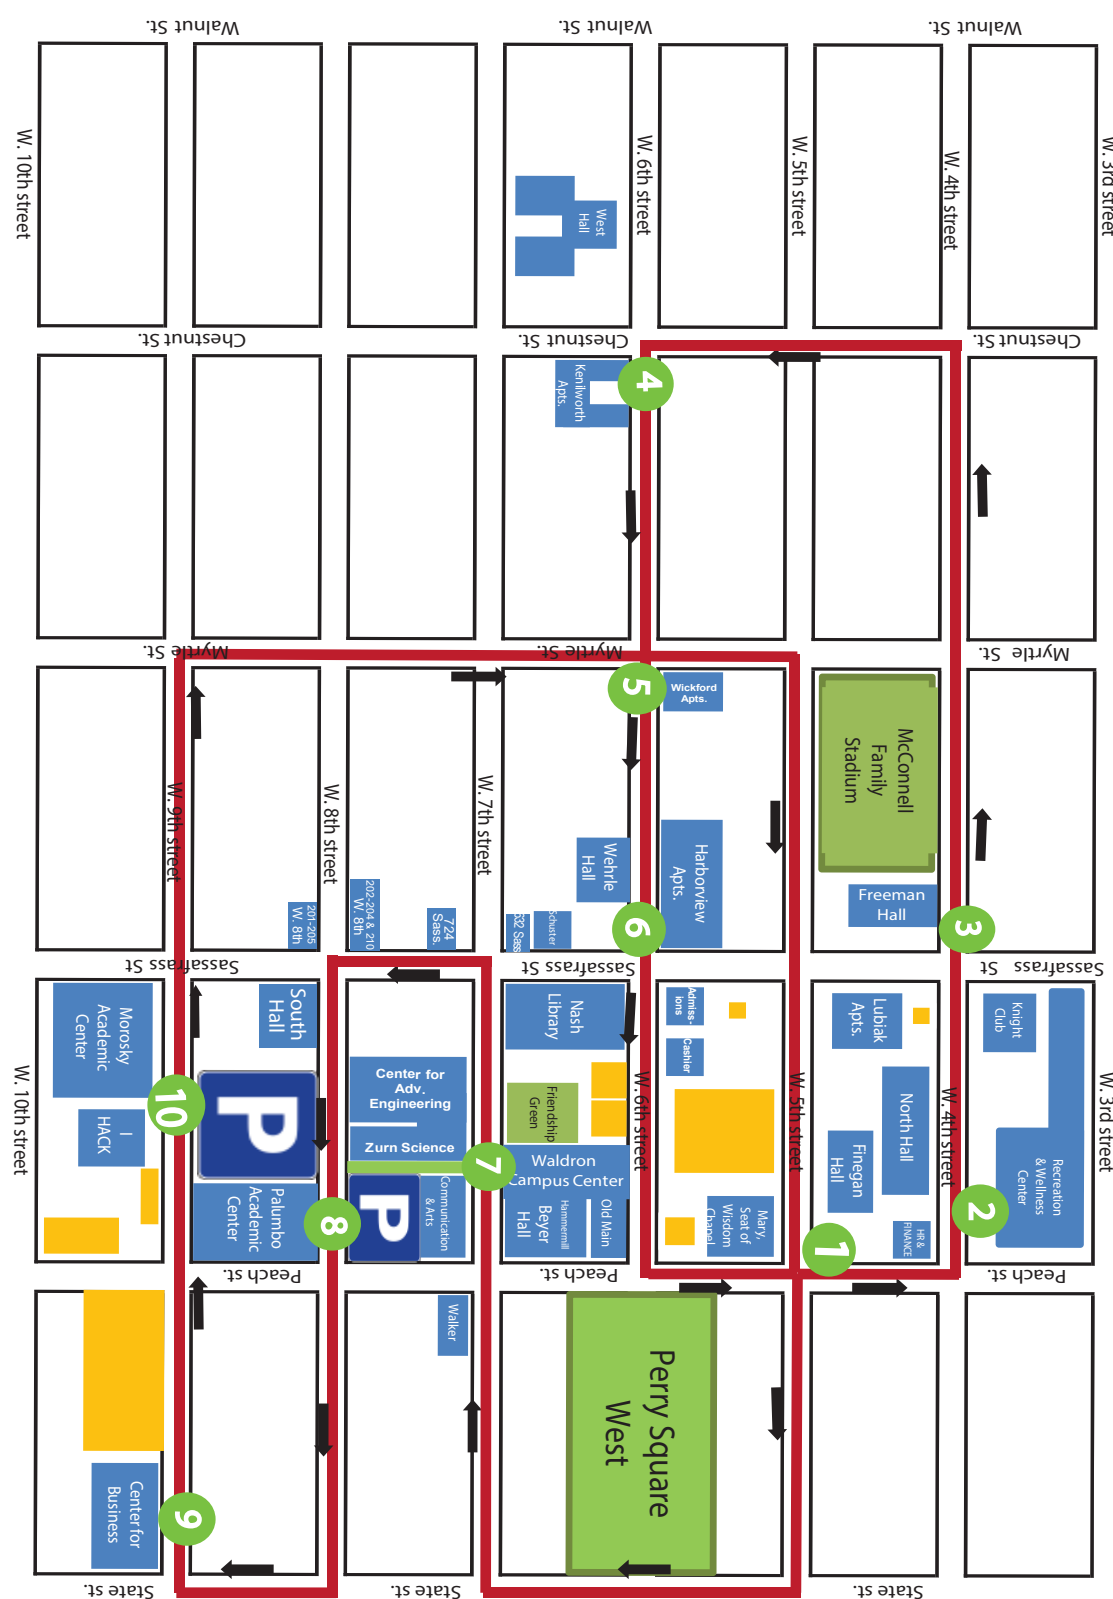

MyStop

Transit

Token Transit

my

No Smart Phone? No Problem!

Find your stop I.D. number by visiting emta.availtec.com. Text ER + your stop I.D. number (i.e. ER1805) to the number 321123 and you will receive real-time arrivals via text message. No smart phone needed, standard text messaging rates apply.

19 Gannon University

WEEKDAY SERVICE

SERVING

- Finnegan Hall
- Recreation & Wellness Center
- North Hall
- Lublik Apartments
- Knight Club
- Freeman Hall
- Kenilworth Apartments
- West Hall
- Wickford Apartments
- Harborview Apartments
- Wehrle Hall
- Nash Library
- Schuster Theatre
- Beyer Hall
- Waldron Student Center
- Zurn Science Center
- Communication & Arts
- Center for Adv. Engineering
- Palumbo Academic Center
- Center For Business Ingenuity
- Robert H. Morosky Center
- South Hall

ROUTE 19- GANNON UNIVERSITY

WEEKDAY- MORNING

FINNEGAN HALL	RECREATION & WELLNESS CENTER	FREEMAN HALL	KENILWORTH APARTMENTS/ WEST HALL	WICKFORD APARTMENTS	HARBORVIEW APARTMENTS/ WEHLE HALL	WALDRON STUDENT CENTER	PALUMBO ACADEMIC CENTER	CENTER FOR BUSINESS	ROBERT H. MOROSKY CENTER	5TH & PEACH
7:40	7:43	7:44	7:46	7:47	7:47	7:53	7:54	7:56	7:57	7:58
8:00	8:03	8:04	8:06	8:07	8:07	8:13	8:14	8:16	8:17	8:18
8:20	8:23	8:24	8:26	8:27	8:27	8:33	8:34	8:36	8:37	8:38
8:40	8:43	8:44	8:46	8:47	8:47	8:53	8:54	8:56	8:57	8:58
9:00	9:03	9:04	9:06	9:07	9:07	9:13	9:14	9:16	9:17	9:18
9:20	9:23	9:24	9:26	9:27	9:27	9:33	9:34	9:36	9:37	9:38
9:40	9:43	9:44	9:46	9:47	9:47	9:53	9:54	9:56	9:57	9:58