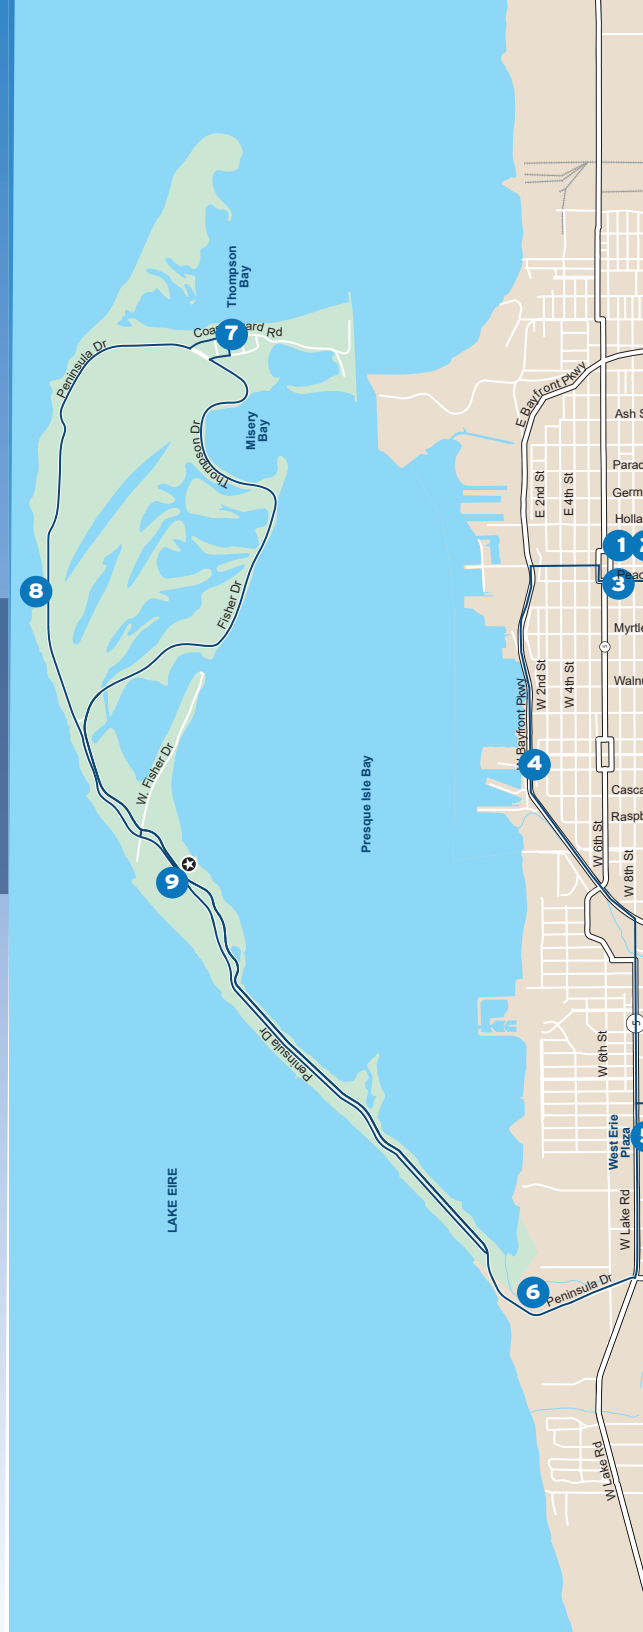

PRESQUE ISLE EXPRESS

-your FREE ride around-

Presque Isle

The Presque Isle Express is a FREE service connecting you
from Downtown Erie to Presque Isle State Park.

Friday & Saturday service
June 11th - August 26

Presque Isle Express

FRIDAY & SATURDAY
SERVICE

Downtown Erie
Liberty Park
West Erie Plaza
Tom Ridge Environmental
Center
Sara's Restaurant
Water Works
Beach 11
Presque Isle Lighthouse

ROUTE 33- PRESQUE ISLE EXPRESS

FRIDAY & SATURDAY SERVICE ONLY

OUTBOUND - Downtown to Presque Isle

	7TH & FRENCH STOP ID 915 1	10TH & FRENCH STOP ID 2004 2	7TH & PEACH STOP ID 918 3	LIBERTY PARK STOP ID 0001 4	WEST ERIE PLAZA STOP ID 97 5	TOM RIDGE CENTER STOP ID 9906 6
AM	10:30	10:32	10:35	10:41	10:56	11:00
	11:30	11:32	11:35	11:41	11:56	12:00
PM	12:25	12:27	12:30	12:36	12:51	12:55
	1:25	1:27	1:30	1:36	1:51	1:55
	2:25	2:27	2:30	2:36	2:51	2:55
	3:25	3:27	3:30	3:36	3:51	3:55
	4:25	4:47	4:30	4:36	4:51	4:55
	5:25	5:27	5:30	5:36	5:51	5:55
	6:25	6:27	6:30	6:36	6:51	6:55

INBOUND - Presque Isle Loop to Downtown

	TOM RIDGE CENTER STOP ID 9906 6	BEACH 11 STOP ID 9907 7	LIGHT HOUSE STOP ID 3311 8	WATER WORKS STOP ID 3313 9	TOM RIDGE CENTER STOP ID 9906 6	WEST ERIE PLAZA STOP ID 97 5	LIBERTY PARK STOP ID 0001 4
AM	11:00	11:21	11:28	11:40	11:50	11:55	12:05
PM	12:00	12:21	12:28	12:40	12:50	12:55	1:05
	12:55	1:16	1:23	1:35	1:45	1:50	2:00
	1:55	2:16	2:23	2:35	2:45	2:50	3:00
	2:55	3:16	3:23	3:35	3:45	3:50	4:00
	3:55	4:16	4:23	4:35	4:45	4:50	5:00
	4:55	5:16	5:23	5:35	5:45	5:50	6:00
	5:55	6:16	6:23	6:35	6:45	6:50	7:00
	6:55	7:16	7:23	7:35	7:45	7:50	8:00