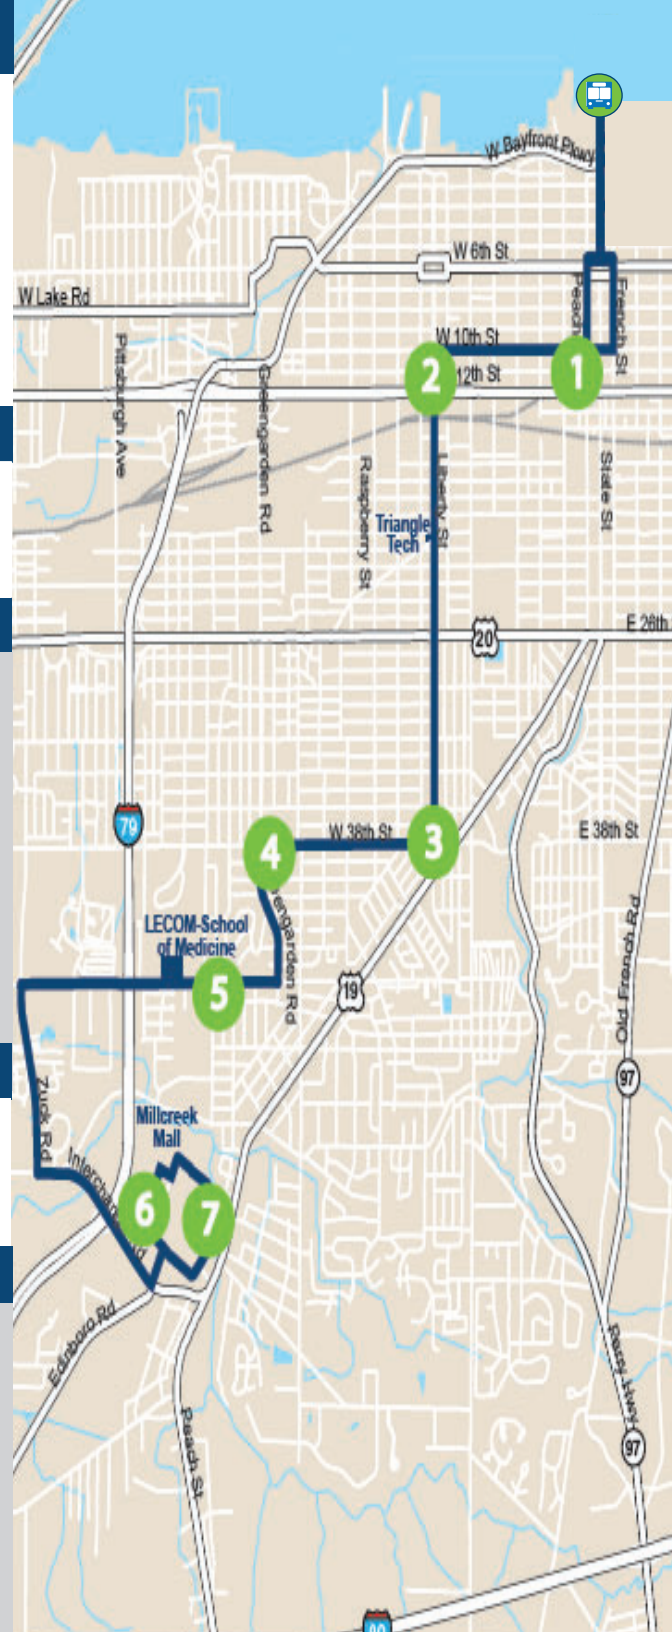

Customer Service:

814-452-3515

www.ride-the-e.com

facebook.com/erieemta

@ride_the_e

4 Liberty Street

WEEKDAY SERVICE

SERVING

- Downtown Erie
- West 10th Street
- Liberty Street
- TOPS Friendly Market
- Liberty Plaza
- LECOM
- Giant Eagle
- Erie Institute of Technology
- Millcreek Mall