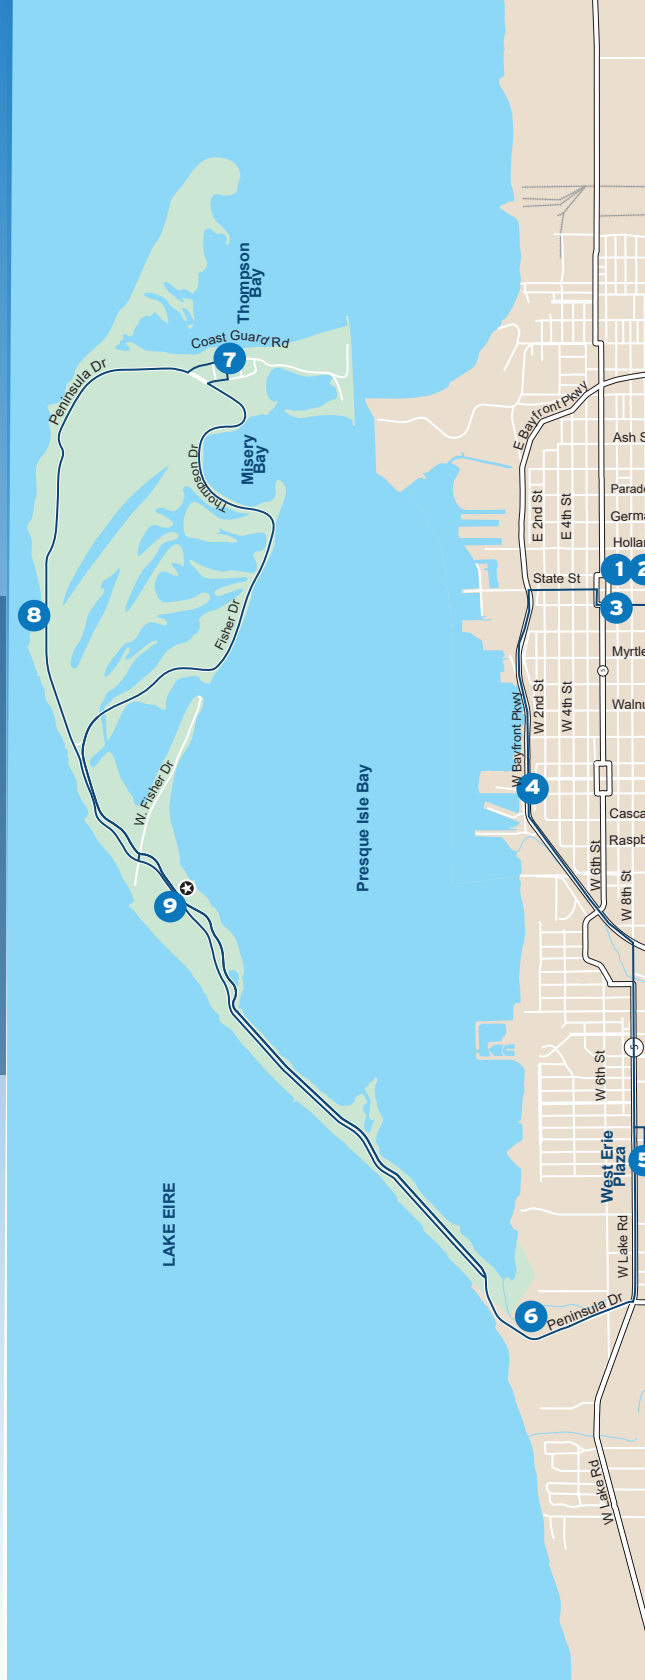

PRESQUE ISLE EXPRESS

YOUR FREE RIDE AROUND

Presque Isle State Park

The Presque Isle Express is a FREE service connecting you
from Downtown Erie to Presque Isle State Park.

Wednesday & Saturday service
June 10 - August 26, 2023

Presque Isle Express

WEDNESDAY &
SATURDAY SERVICE

Downtown Erie
Liberty Park
West Erie Plaza
Tom Ridge Environmental
Center
Sara's Restaurant
Water Works
Beach 11
Presque Isle Lighthouse

ROUTE 33- PRESQUE ISLE EXPRESS

INBOUND

| | TOM RIDGE ENVRMNTL. CENTER STOP ID 9906 6 | BEACH 11 STOP ID 9907 7 | LIGHT HOUSE STOP ID 3311 8 | WATER WORKS STOP ID 3313 9 | TOM RIDGE CENTER STOP ID 9906 6 | WEST ERIE PLAZA STOP ID 97 5 | LIBERTY PARK STOP ID 0001 4 | 7TH & FRENCH STOP ID 915 1 |
|--|---|-------------------------------|----------------------------------|----------------------------------|---------------------------------------|------------------------------------|-----------------------------------|----------------------------------|
| | 11:00 | 11:21 | 11:28 | 11:40 | 11:50 | 11:55 | 12:05 | 12:21 |
| | 12:00 | 12:21 | 12:28 | 12:40 | 12:50 | 12:55 | 1:05 | 1:21 |
| | 12:55 | 1:16 | 1:23 | 1:35 | 1:45 | 1:50 | 2:00 | 2:16 |
| | 1:55 | 2:16 | 2:23 | 2:35 | 2:45 | 2:50 | 3:00 | 3:16 |
| | 2:55 | 3:16 | 3:23 | 3:35 | 3:45 | 3:50 | 4:00 | 4:16 |
| | 3:55 | 4:16 | 4:23 | 4:35 | 4:45 | 4:50 | 5:00 | 5:16 |
| | 4:55 | 5:16 | 5:23 | 5:35 | 5:45 | 5:50 | 6:00 | 6:16 |
| | 5:55 | 6:16 | 6:23 | 6:35 | 6:45 | 6:50 | 7:00 | 7:16 |
| | 6:55 | 7:16 | 7:23 | 7:35 | 7:45 | 7:50 | 8:00 | 8:16 |
| | 7:55 | 8:16 | 8:23 | 8:35 | 8:45 | 8:50 | 9:00 | 9:16 |
| | 8:55 | 9:16 | 9:23 | 9:35 | 9:45 | 9:50 | 10:00 | 10:16 |