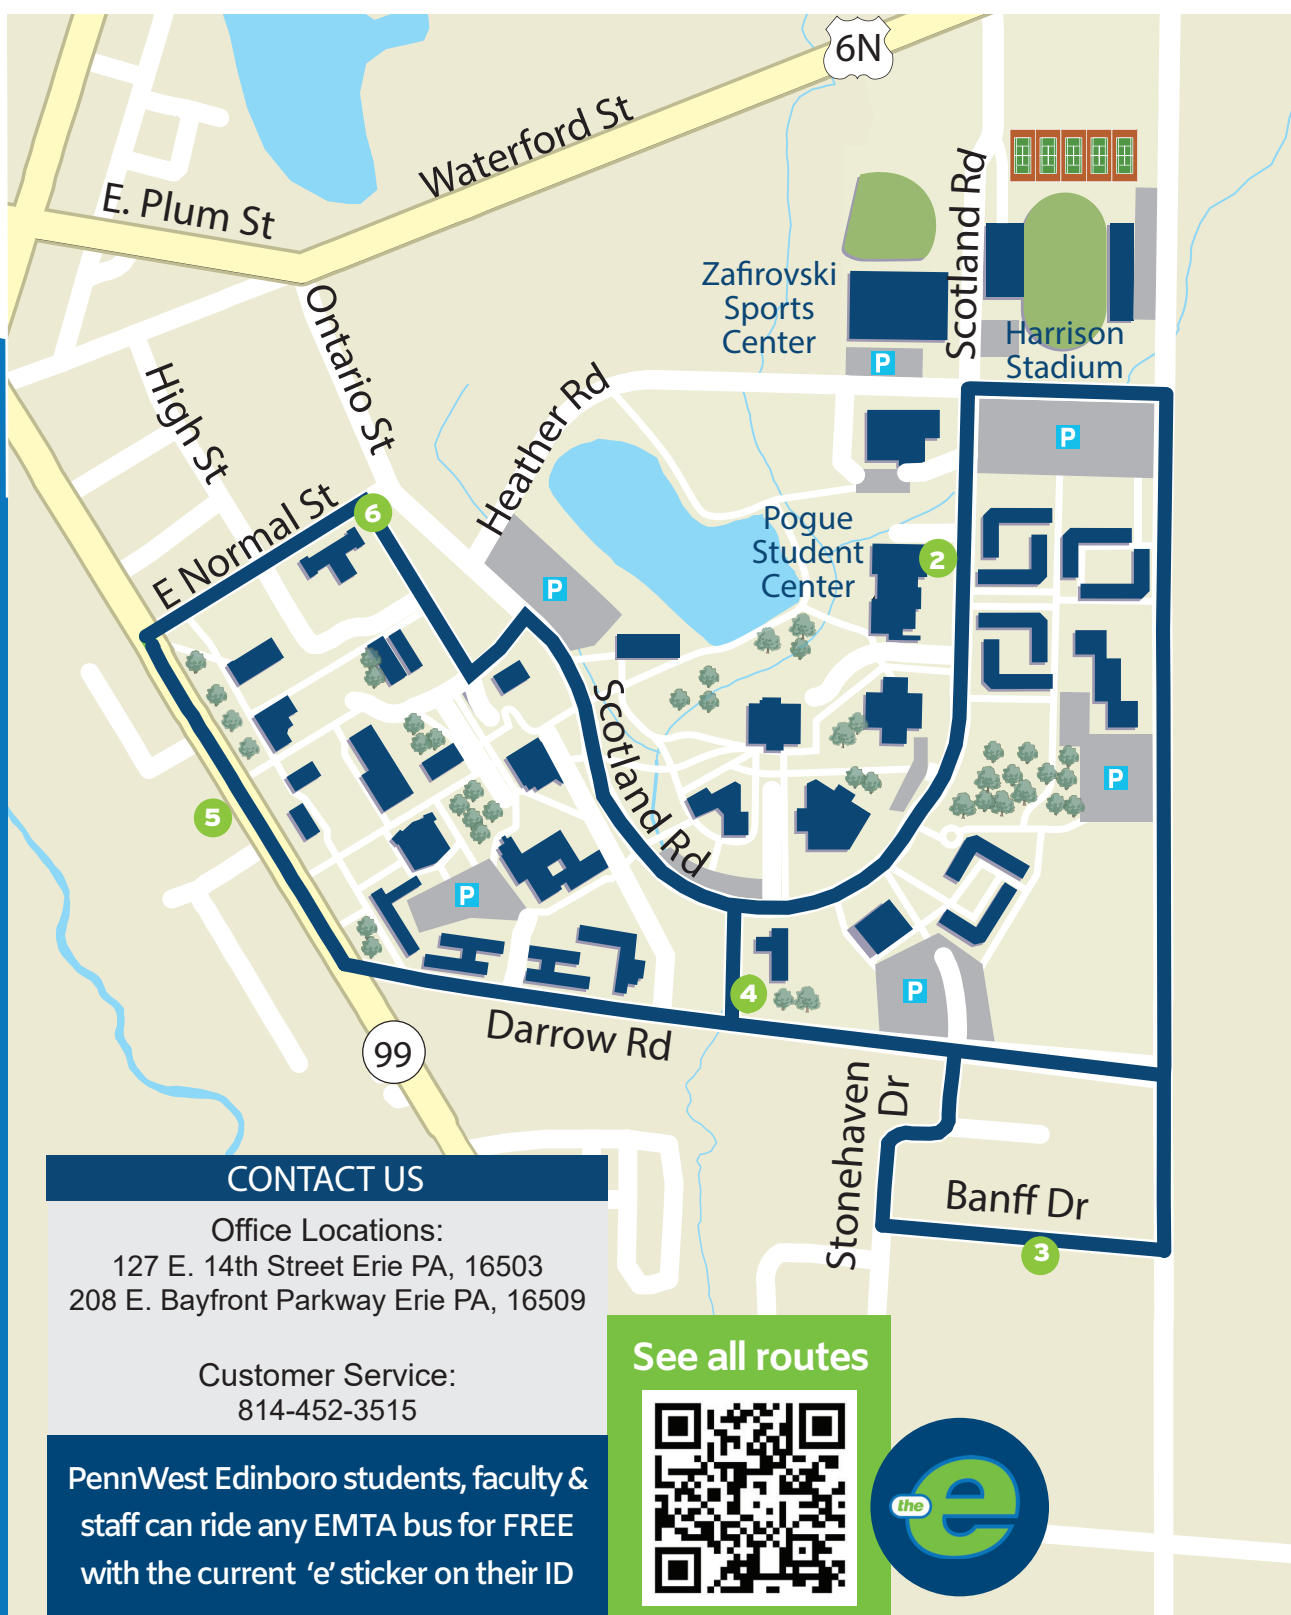

No Smart Phone? No Problem!

Find your stop I.D. number by visiting emta.availtec.com. Text ER + your stop I.D. number (i.e. ER1805) to the number 321123 and you will receive real-time arrivals via text message. No smart phone needed, standard text messaging rates apply.

CONTACT US

Office Locations:
127 E. 14th Street Erie PA, 16503
208 E. Bayfront Parkway Erie PA, 16509

Customer Service:
814-452-3515

PennWest Edinboro students, faculty & staff can ride any EMTA bus for FREE with the current 'e' sticker on their ID

See all routes

PennWest Express

WEEKDAY & SATURDAY SERVICE

SERVING PennWest Edinboro
College Park
Darrow Apartments
Walmart