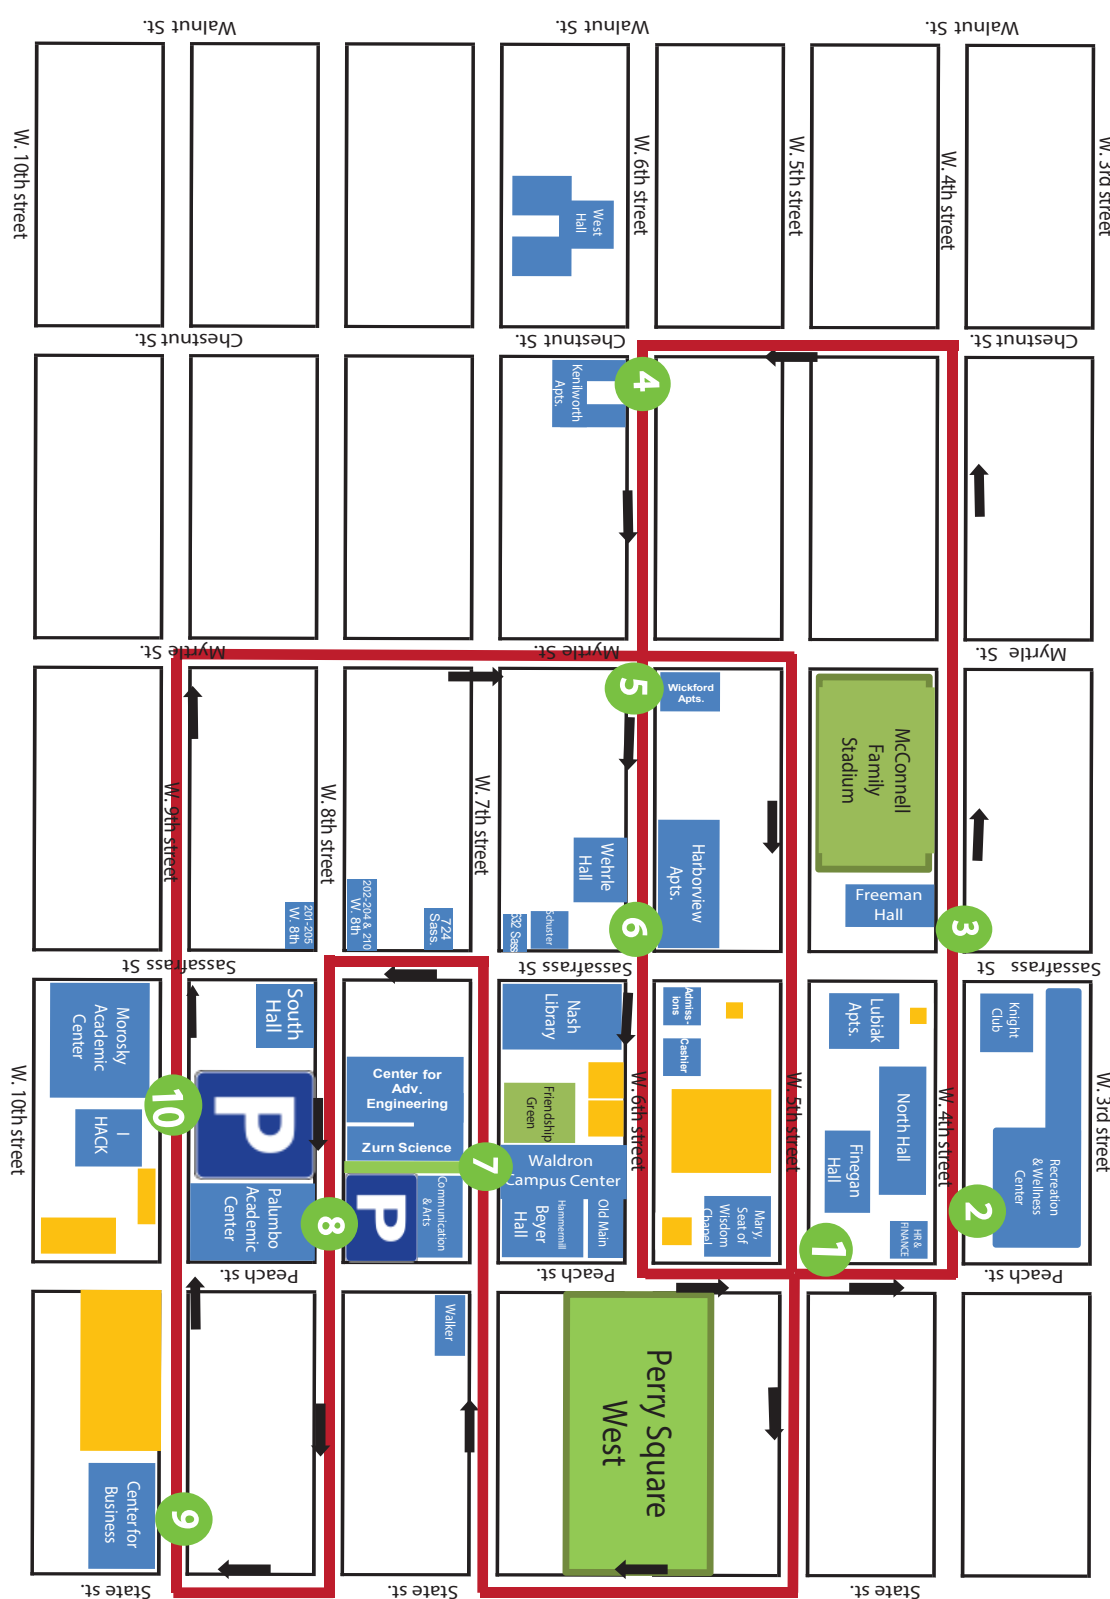

### No Smart Phone? No Problem!

Find your stop I.D. number by visiting [emta.availtec.com](http://emta.availtec.com). Text ER + your stop I.D. number (i.e. ER1805) to the number 321123 and you will receive real-time arrivals via text message. No smart phone needed, standard text messaging rates apply.

# 19 Gannon University

## WEEKDAY SERVICE

# ROUTE 19- GANNON UNIVERSITY