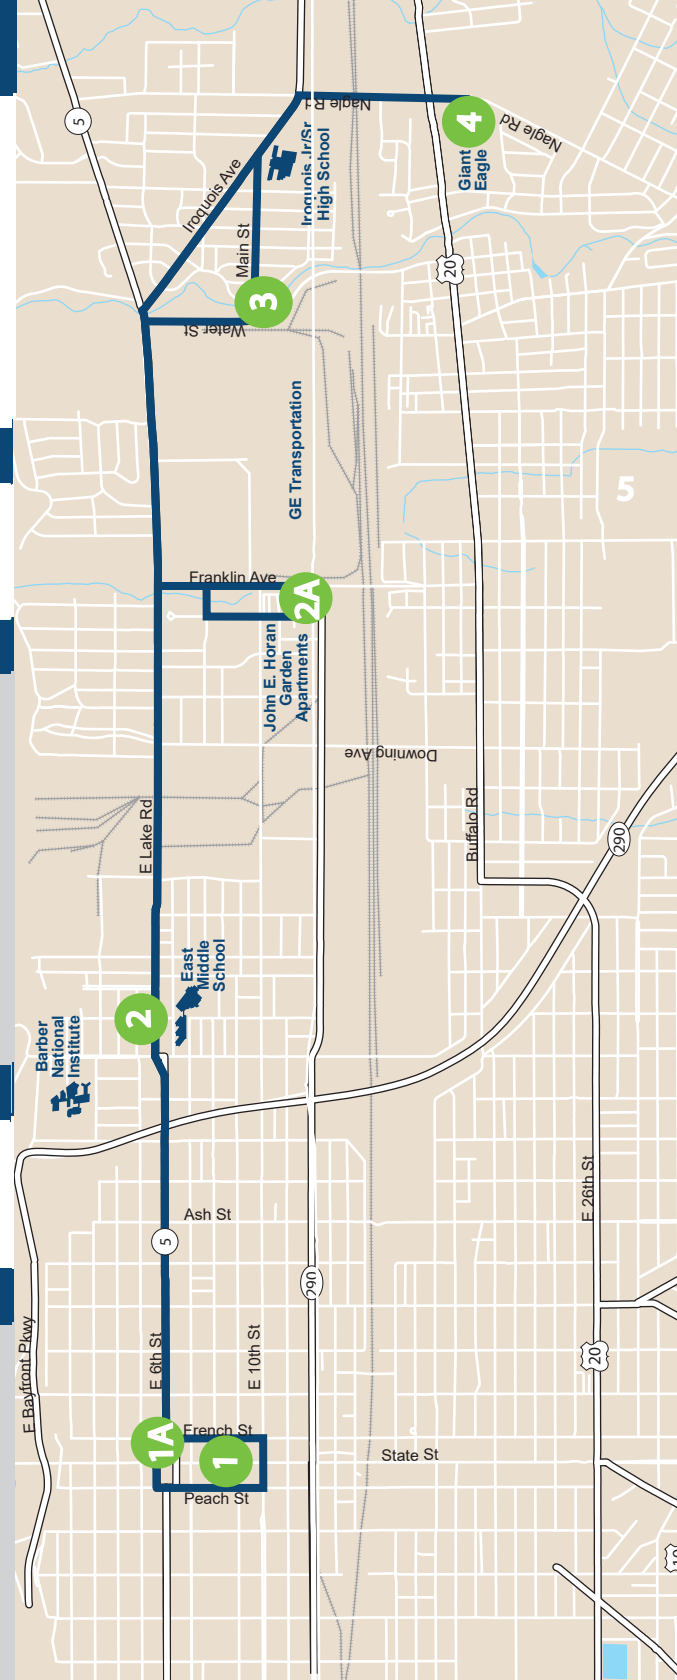

### UNIVERSITY STUDENTS

*All university students of PennWest Edinboro, Gannon, Mercyhurst, Penn State Behrend and EC3PA ride FREE with a university issued ID card and current eSticker.*

# 21 Lawrence Park

WEEKDAY & SATURDAY SERVICE

**SERVING** Downtown Erie  
East Lake Road  
Edison Elementary  
Wabtec  
Lawrence Park  
Iroquois School District  
Nagle Road  
Giant Eagle

# ROUTE 21- LAWRENCE PARK

### OUTBOUND

	9TH & PEACH STOP ID 2021 1	6TH & PAYNE STOP ID 2029 2	MAIN & WATER STOP ID 2030 3	GIANT EAGLE STOP ID 972 4
AM	5:50	5:58	6:07	--
	6:10	6:18	6:27	6:33
	7:00	7:08	7:17	7:23
	7:35	7:43	7:52	7:58
	8:20	8:28	8:37	8:43
	9:04	9:08	9:17	9:23
	9:40	9:48	9:57	10:03
	10:24	10:28	10:37	10:43
	11:05	11:13	11:22	11:28
	11:40	11:48	11:57	12:03
PM	12:20	12:28	12:37	12:43
	1:05	1:13	1:22	1:28
	1:40	1:48	1:57	2:03
	2:20	2:28	2:37	2:43
	3:05	3:13	3:22	3:28
	3:40	3:48	3:57	4:03
	4:22	4:30	4:39	4:45
	5:05	5:13	5:22	5:28
	5:40	5:48	5:57	6:03
	6:15	6:23	6:32	6:38
7:23	7:31	7:40	7:46	
8:00	8:08	8:17	8:23	
9:15	9:23	9:32	9:38	
9:45	9:53	10:02	10:08	