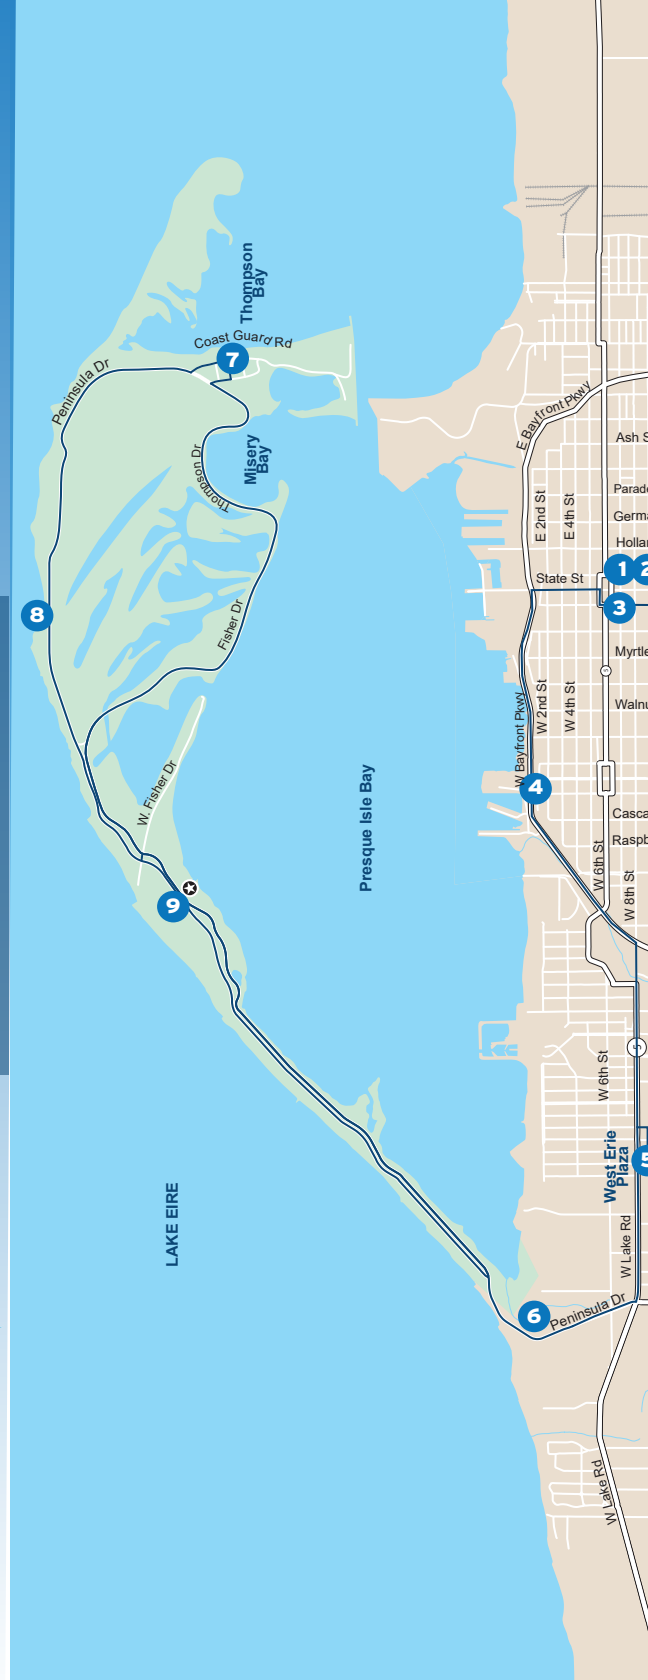

PRESQUE ISLE EXPRESS

YOUR FREE RIDE AROUND

Presque Isle State Park

The Presque Isle Express is a FREE service connecting you
from Downtown Erie to Presque Isle State Park.

Wednesday & Saturday service
June 8 - August 21, 2024

Presque Isle Express

WEDNESDAY &
SATURDAY SERVICE

Downtown Erie
Liberty Park
West Erie Plaza
Tom Ridge Environmental
Center
Sara's Restaurant
Water Works
Beach 11
Presque Isle Lighthouse

ROUTE 33- PRESQUE ISLE EXPRESS

WEDNESDAY & SATURDAY SERVICE ONLY

WEDNESDAY

OUTBOUND

	7TH & FRENCH STOP ID 915 1	10TH & FRENCH STOP ID 2004 2	7TH & PEACH STOP ID 918 3	LIBERTY PARK STOP ID 0001 4	WEST ERIE PLAZA STOP ID 97 5	TOM RIDGE ENVRMNTL. CENTER STOP ID 9906 6
AM	10:30	10:32	10:35	10:41	10:56	11:00
	11:30	11:32	11:35	11:41	11:56	12:00
PM	12:25	12:27	12:30	12:36	12:51	12:55
	1:25	1:27	1:30	1:36	1:51	1:55
	2:25	2:27	2:30	2:36	2:51	2:55
	3:25	3:27	3:30	3:36	3:51	3:55
	4:25	4:27	4:30	4:36	4:51	4:55
	5:25	5:27	5:30	5:36	5:51	5:55
	6:25	6:27	6:30	6:36	6:51	6:55
	7:25	7:27	7:30	7:36	7:51	7:55
	8:25	8:27	8:30	8:36	8:51	8:55

INBOUND

	TOM RIDGE ENVRMNTL. CENTER STOP ID 9906 6	BEACH 11 STOP ID 9907 7	LIGHT HOUSE STOP ID 3311 8	WATER WORKS STOP ID 3313 9	TOM RIDGE CENTER STOP ID 9906 6	WEST ERIE PLAZA STOP ID 97 5	LIBERTY PARK STOP ID 0001 4	7TH & FRENCH STOP ID 915 1
	11:00	11:21	11:28	11:40	11:50	11:55	12:05	12:21
	12:00	12:21	12:28	12:40	12:50	12:55	1:05	1:21
	12:55	1:16	1:23	1:35	1:45	1:50	2:00	2:16
	1:55	2:16	2:23	2:35	2:45	2:50	3:00	3:16
	2:55	3:16	3:23	3:35	3:45	3:50	4:00	4:16
	3:55	4:16	4:23	4:35	4:45	4:50	5:00	5:16
	4:55	5:16	5:23	5:35	5:45	5:50	6:00	6:16
	5:55	6:16	6:23	6:35	6:45	6:50	7:00	7:16
	6:55	7:16	7:23	7:35	7:45	7:50	8:00	8:16
	7:55	8:16	8:23	8:35	8:45	8:50	9:00	9:16
	8:55	9:16	9:23	9:35	9:45	9:50	10:00	10:16