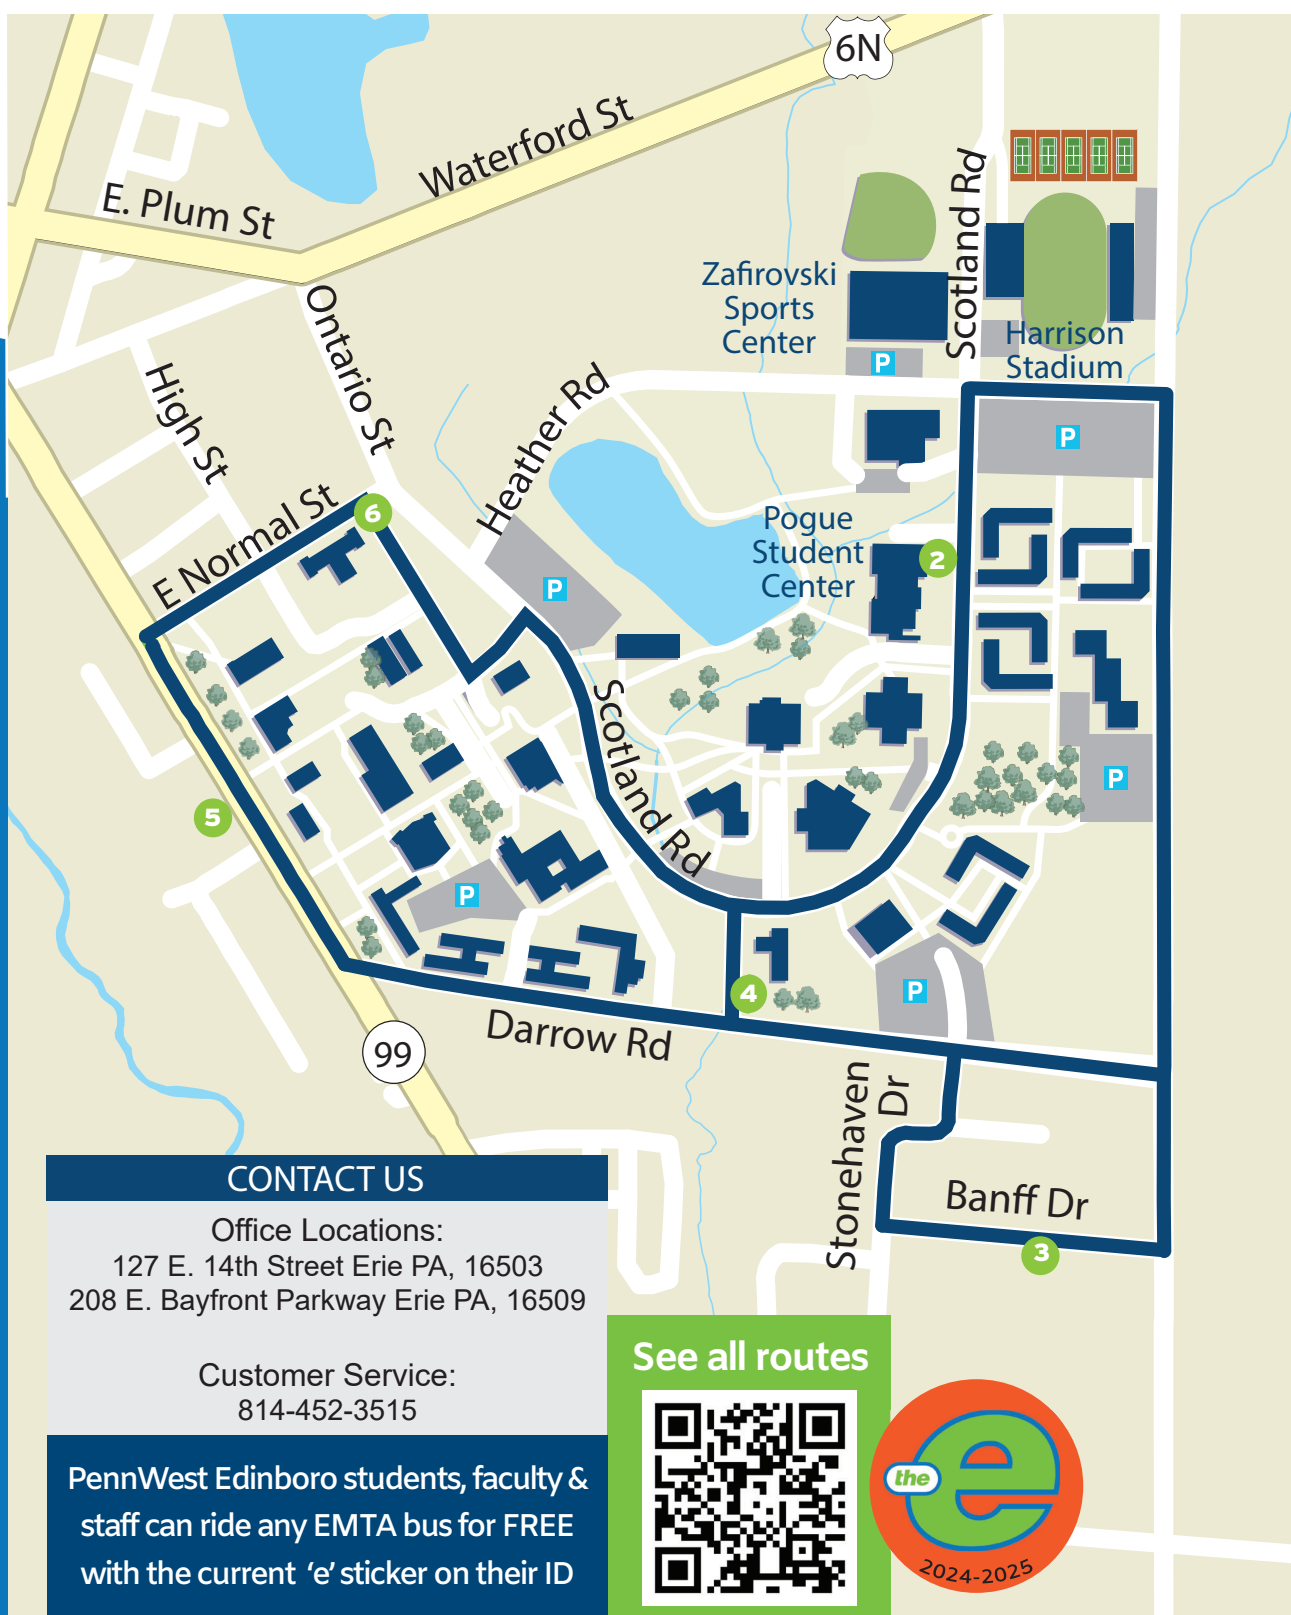

No Smart Phone? No Problem!

Find your stop I.D. number by visiting emta.availtec.com. Text ER + your stop I.D. number (i.e. ER1805) to the number 321123 and you will receive real-time arrivals via text message. No smart phone needed, standard text messaging rates apply.

CONTACT US

Office Locations:
127 E. 14th Street Erie PA, 16503
208 E. Bayfront Parkway Erie PA, 16509

Customer Service:
814-452-3515

PennWest Edinboro students, faculty & staff can ride any EMTA bus for FREE with the current 'e' sticker on their ID

See all routes

PennWest Express

WEEKDAY & SATURDAY SERVICE

SERVING PennWest Edinboro
College Park
Darrow Apartments
Walmart